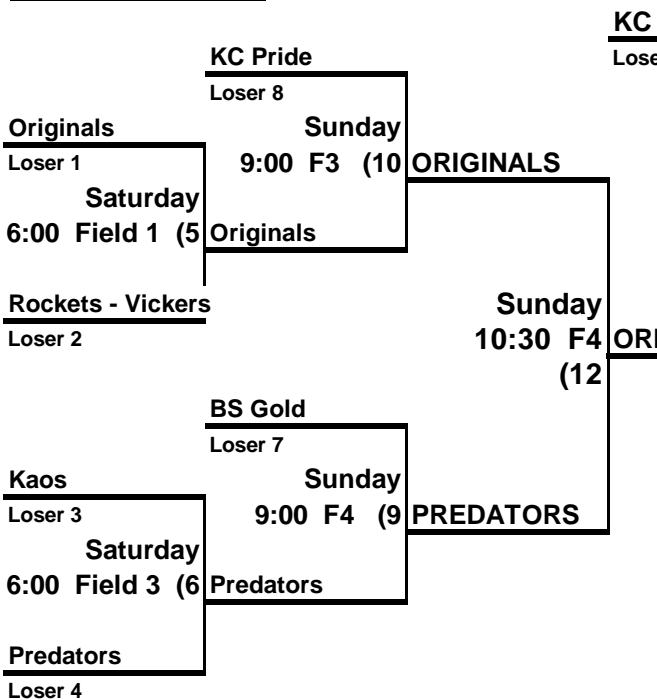

**Winner's Bracket**

**KC Metro Championship  
14A Girls Fastpitch  
OGSA Complex  
June 24-25, 2006**

**Loser's Bracket**

Tournament Champion Advances to ASA Nationals  
Top 5 Teams Qualify for the ASA Northern Nationals  
ALL Teams Qualify for the ASA Regionals