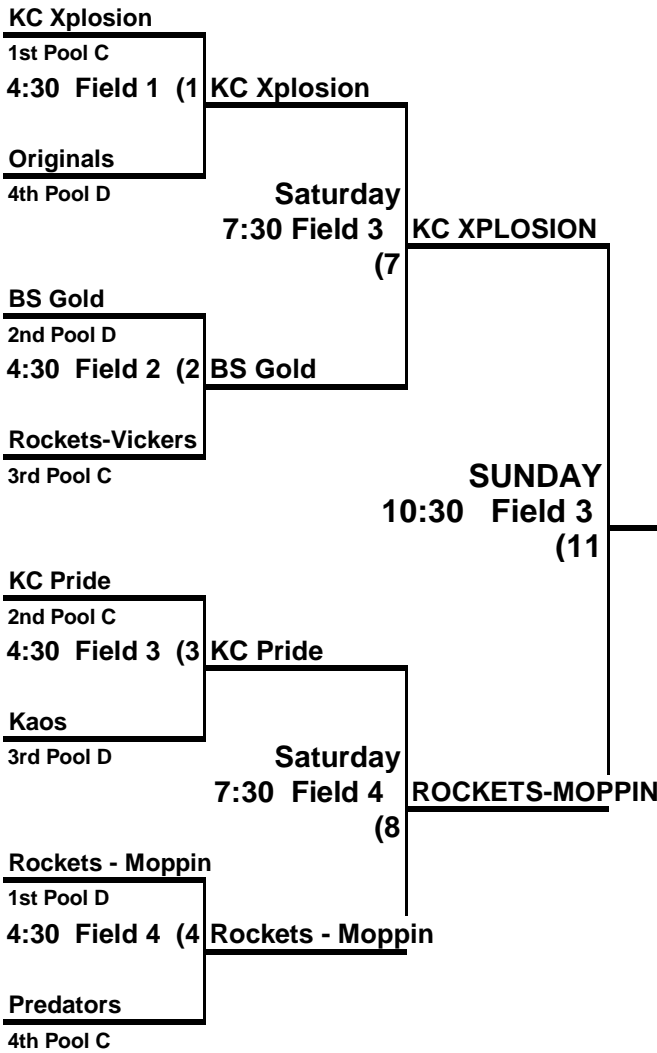

**Winner's Bracket**

**KC Metro Championship  
14A Girls Fastpitch  
OGSA Complex  
June 24-25, 2006**

**Loser's Bracket**

Tournament Champion Advances to ASA Nationals  
Top 5 Teams Qualify for the ASA Northern Nationals  
ALL Teams Qualify for the ASA Regionals