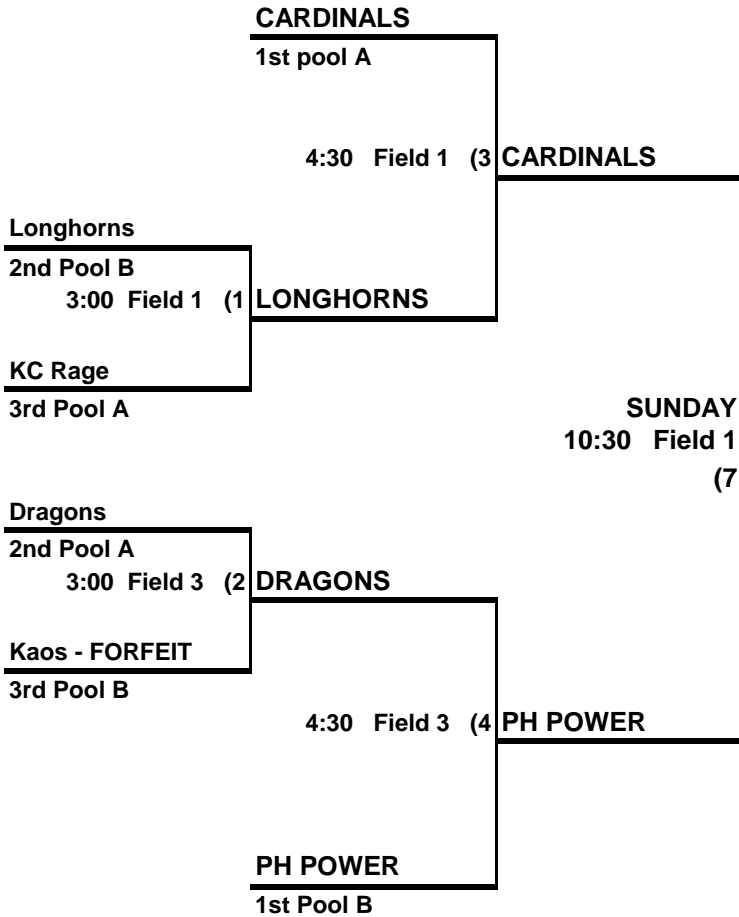

Winner's Bracket

KC Metro Championships

Hidden Valley Complex

June 24-25, 2006

12-B Girls Fastpitch