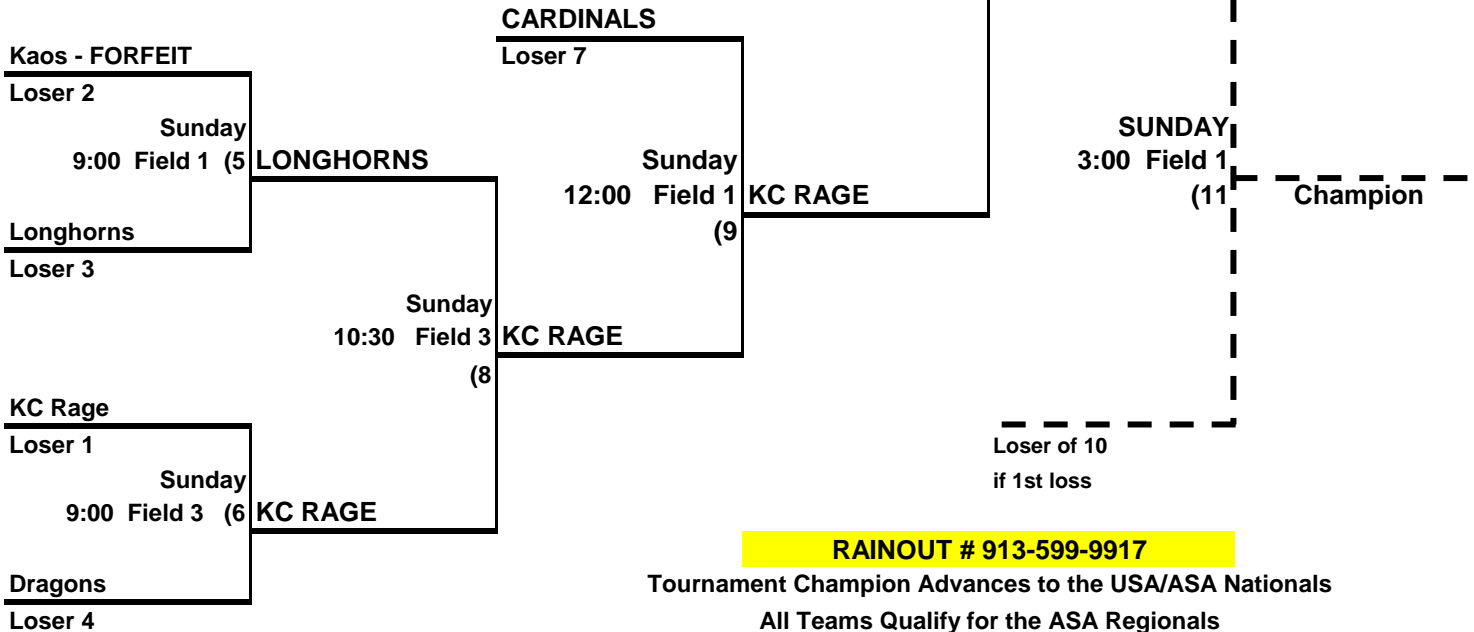

Loser's Bracket

RAINOUT # 913-599-9917

Tournament Champion Advances to the USA/ASA Nationals
All Teams Qualify for the ASA Regionals