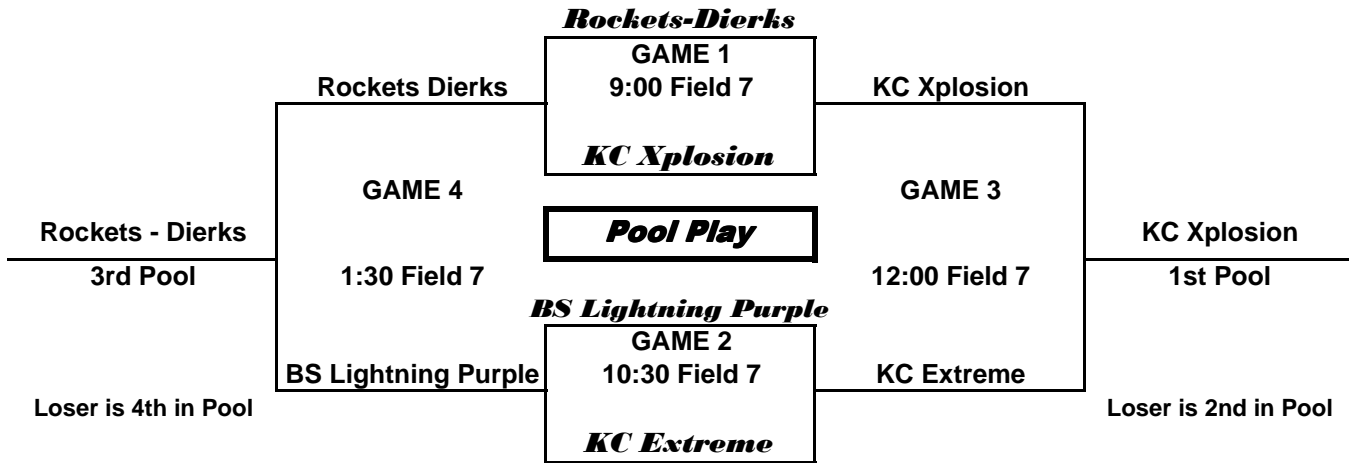

KC Metro Championship

"10-A"

June 24-25, 2006

Format is a Round Robin followed by all teams advancing into the Double Elimination.

If you win, you move to the right on this bracket. Losers move to the left.
The winner of game #3 is first in their pool. Loser of that game is 2nd.
The winner of game #4 is third in their pool. Loser of that game is 4th.

There is a 1 hour 10 min. time limit on all pool play.
Double Elim. games will have a 1 hour 15 min. time limit.
All teams must check in 30 minutes prior to your first game.

RAINOUT # 913-599-9917