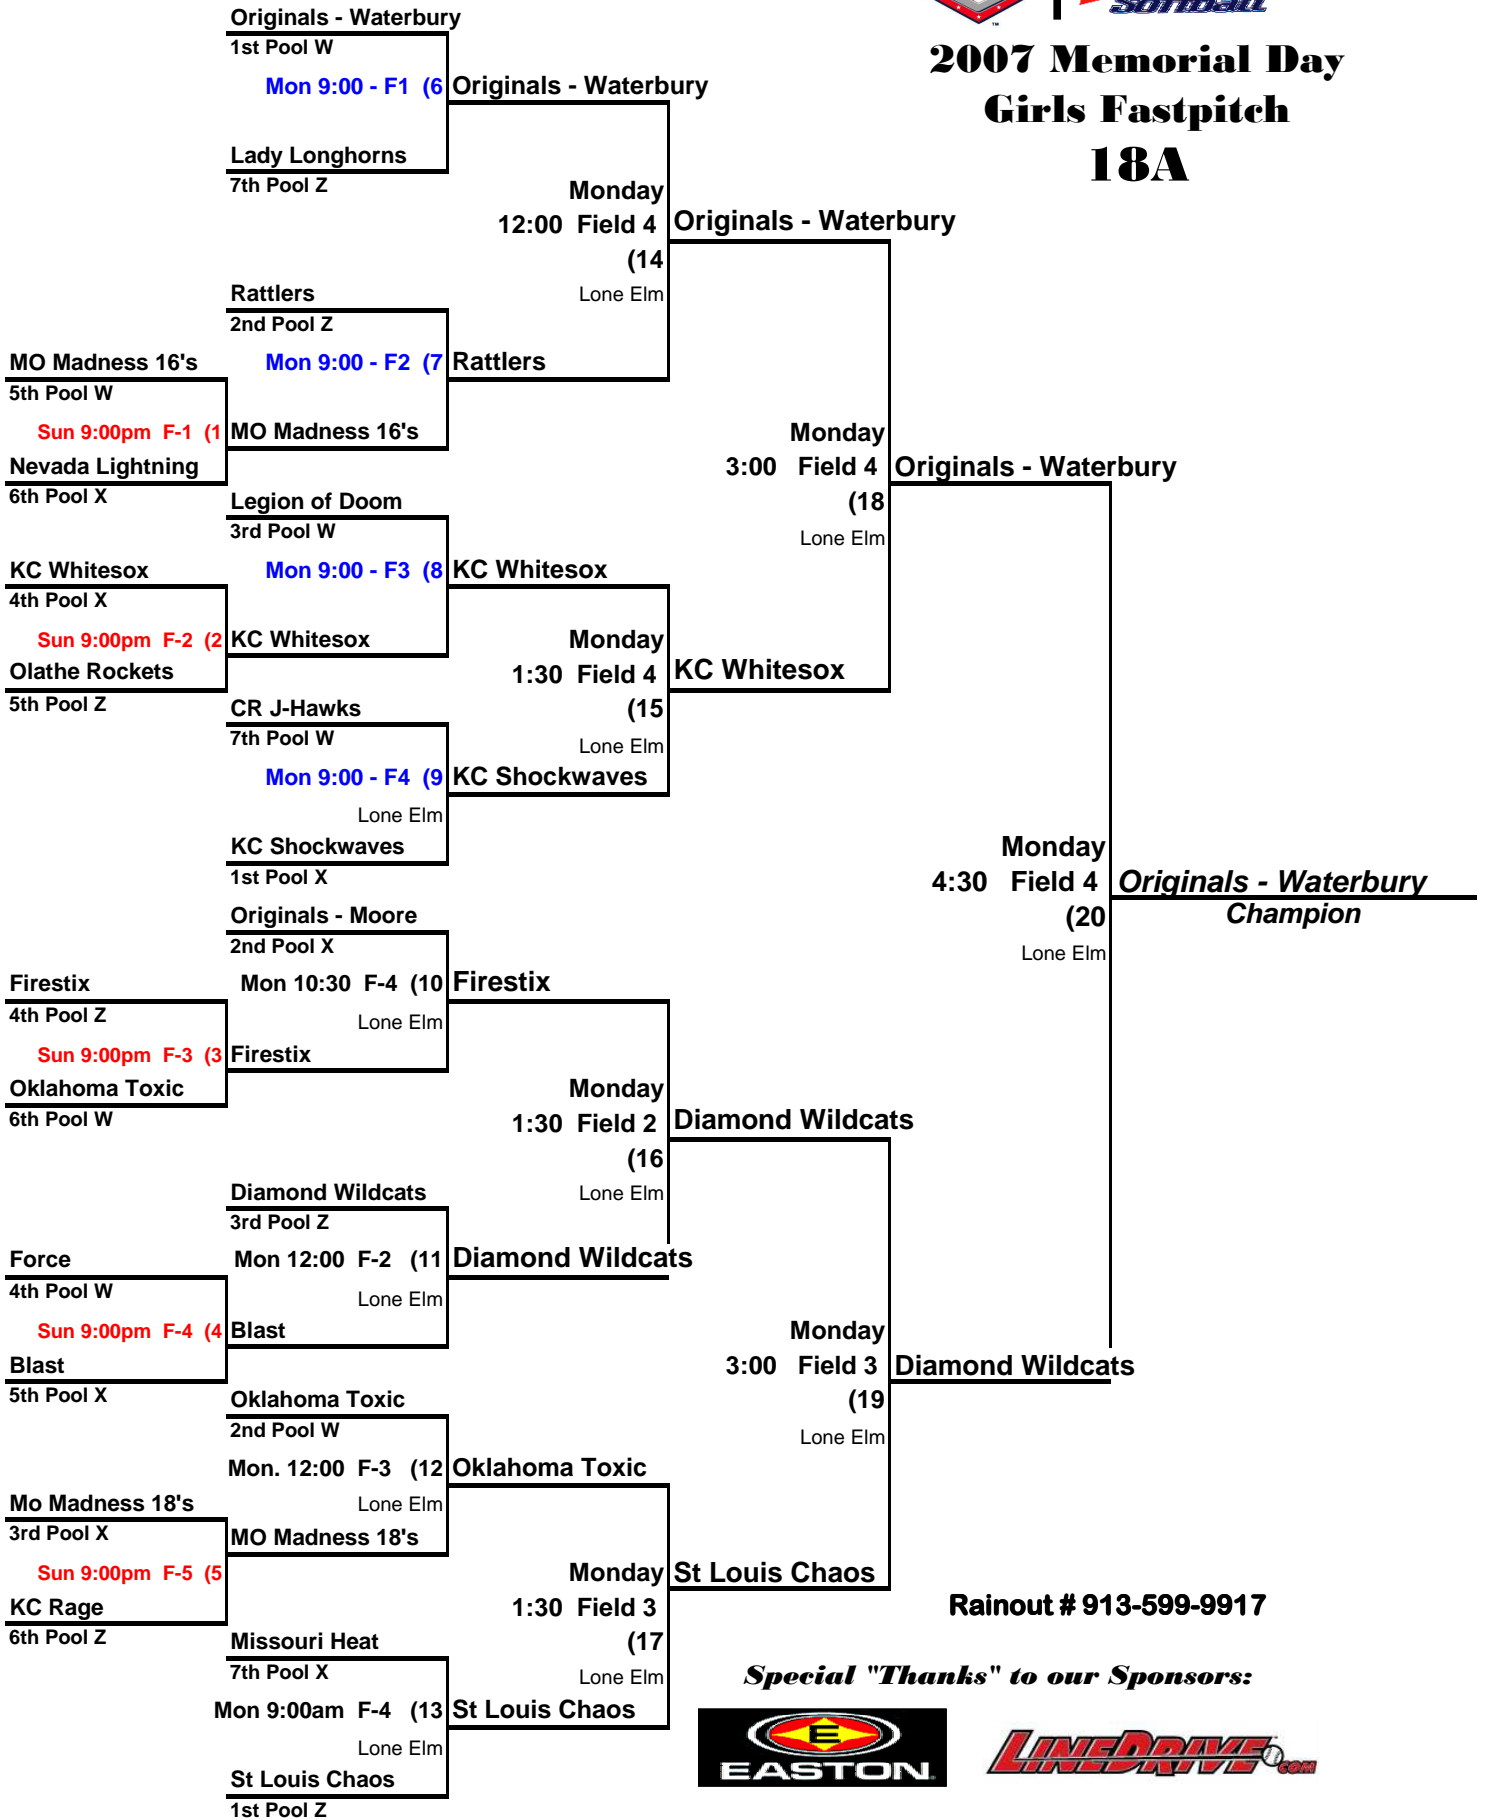

Single Elimination

LONE ELM & OGSA COMPLEXES

2007 Memorial Day Girls Fastpitch 18A

Special "Thanks" to our Sponsors: