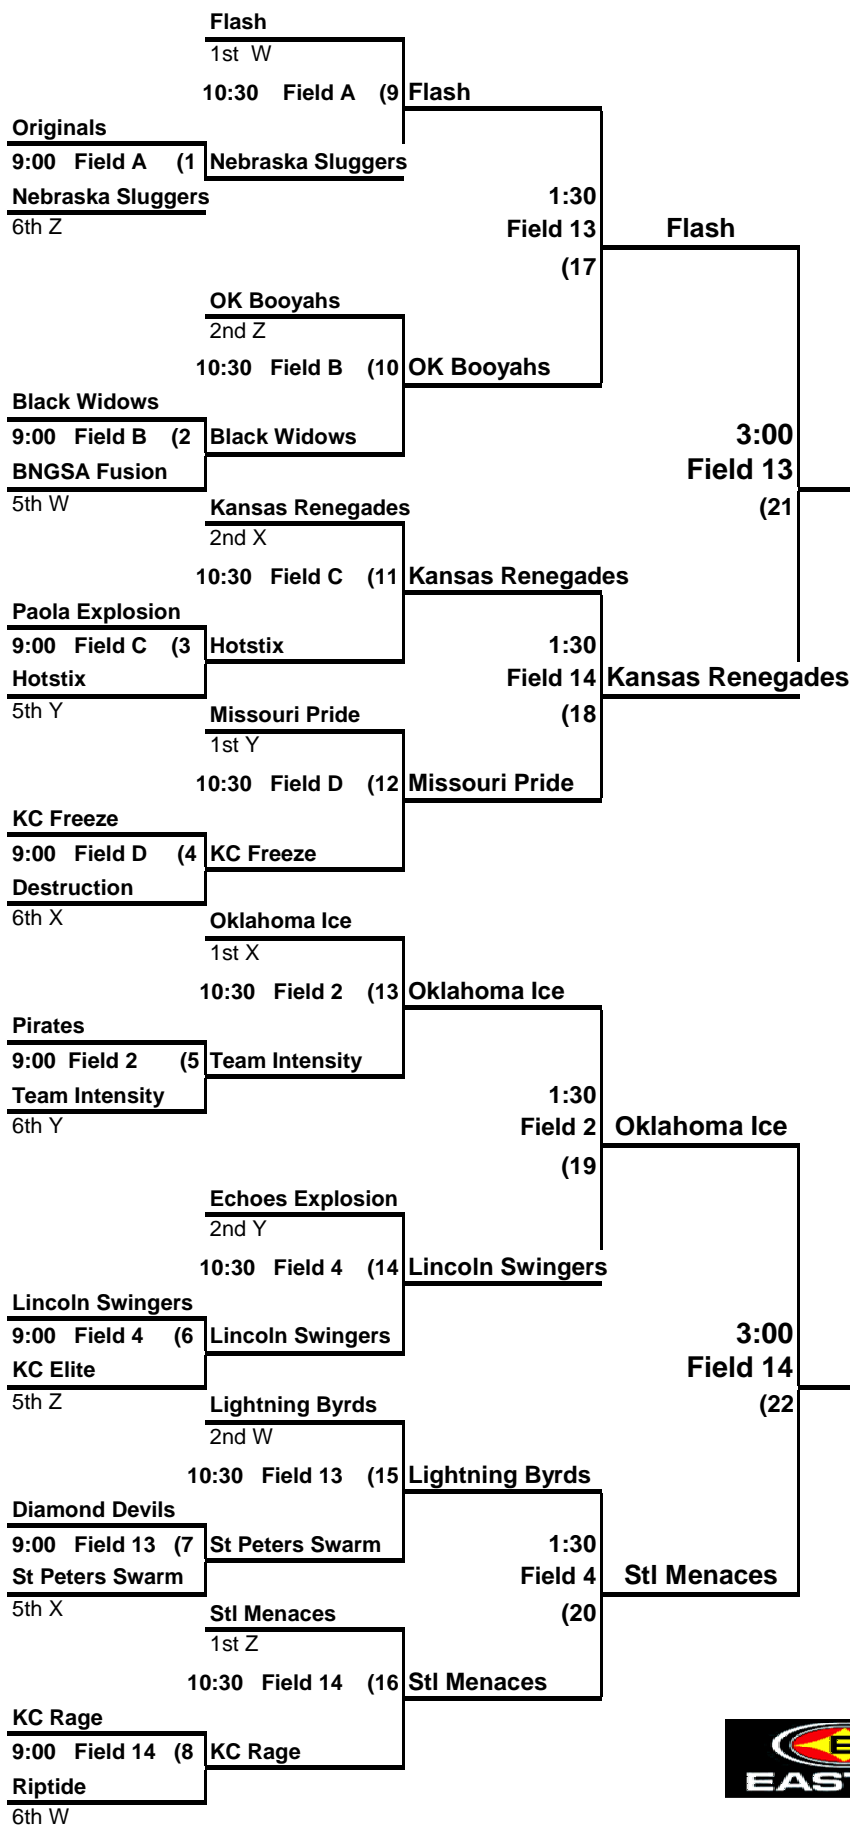

Memorial Day - Easton Sports Girls Fastpitch Invitational

**** 14-A ****

SINGLE ELIMINATION Blue Valley Recreation Complex

Community Park = Fields A, B, C, D
West Fields = 13, 14, 15
East Fields = 2, 3, 4