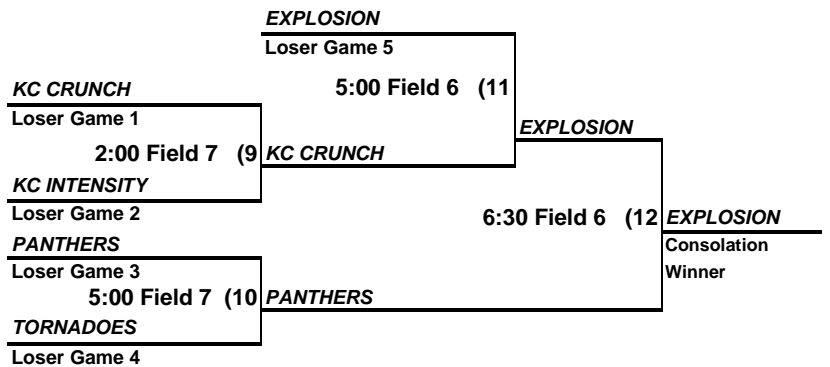

SINGLE ELIMINATION
With Consolation Bracket

HIT FOR THE CURE!
GIRLS FASTPITCH
10-Under
All Games at OGSA

Consolation Bracket

ALL TEAMS WILL PLAY AT LEAST 2 GAMES
70 Minute time limite on all games

RAINOUT # 913-676-6066