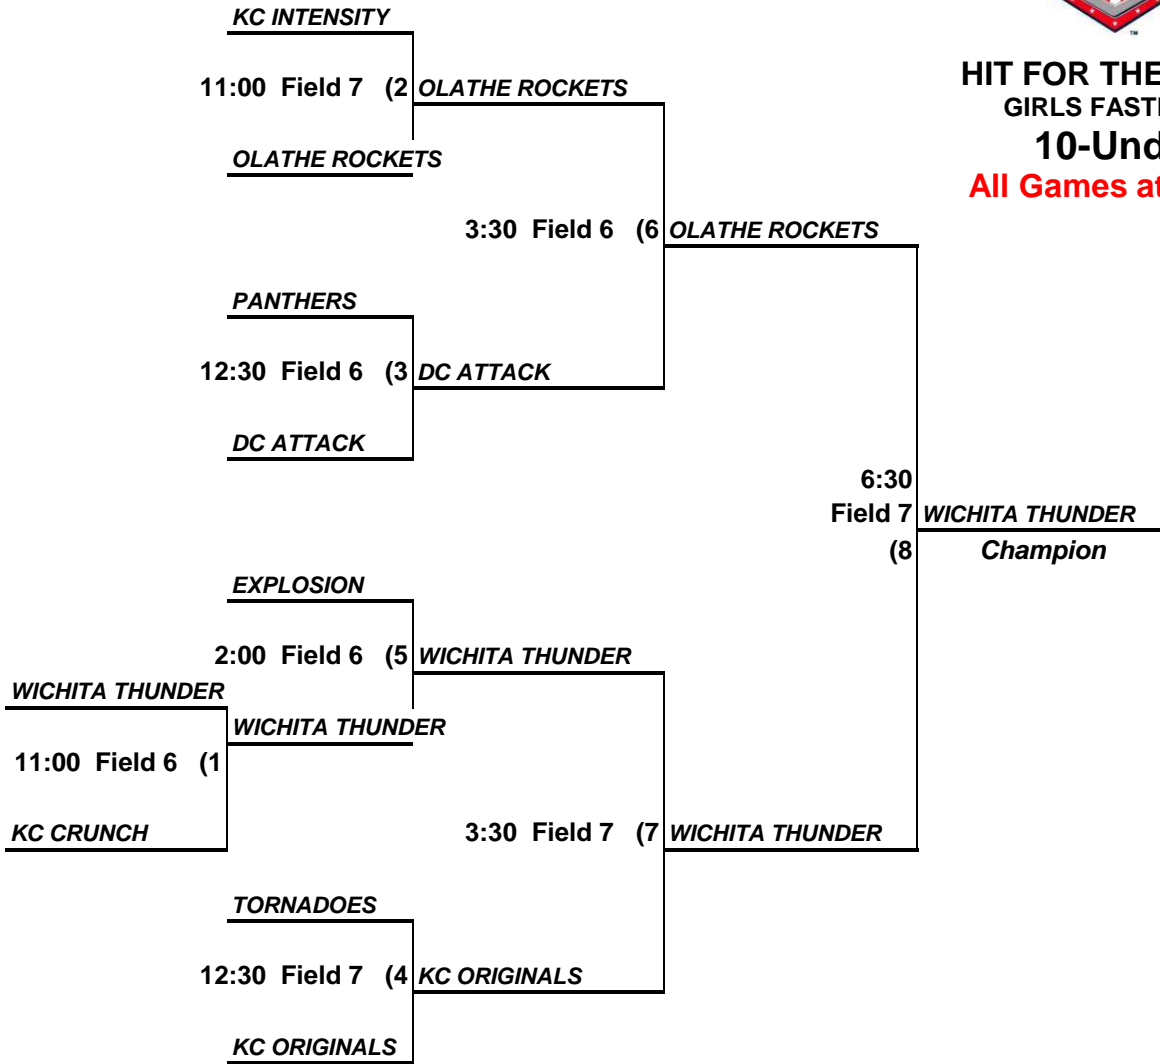

SINGLE ELIMINATION
With Consolation Bracket

HIT FOR THE CURE!
GIRLS FASTPITCH
10-Under
All Games at OGSA

Consolation Bracket

ALL TEAMS WILL PLAY AT LEAST 2 GAMES
70 Minute time limite on all games

RAINOUT # 913-676-6066