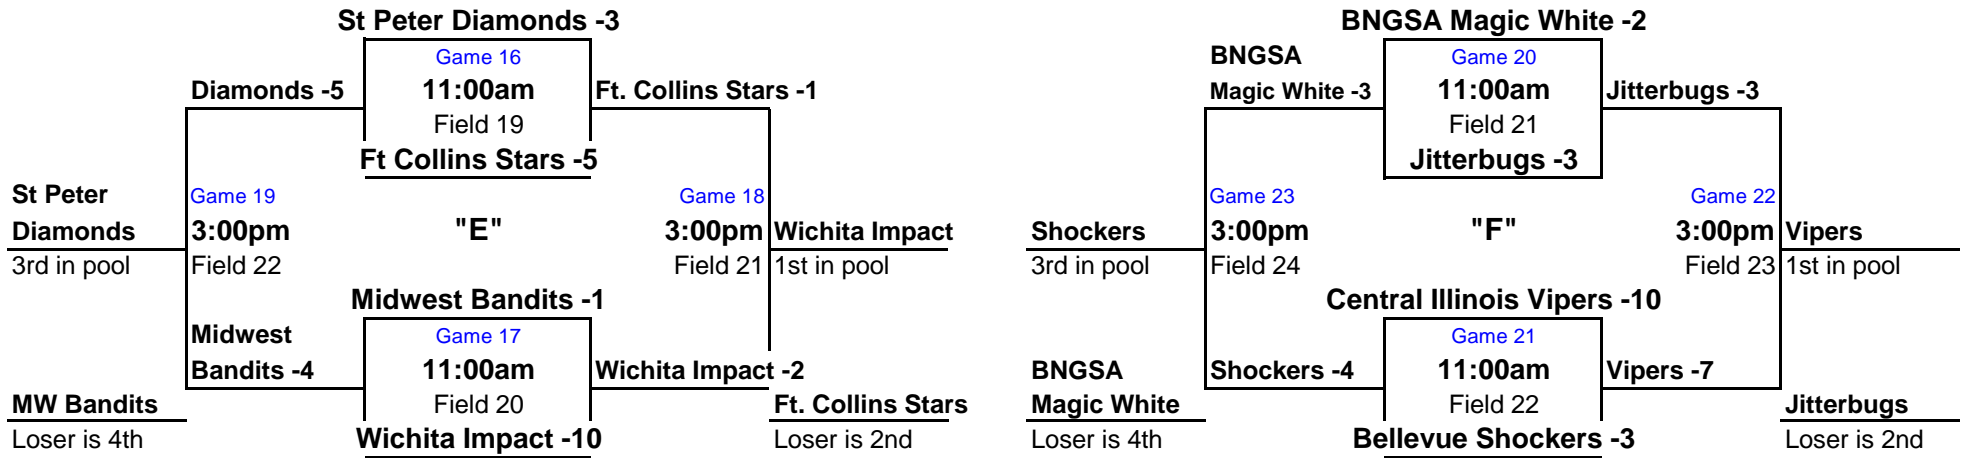

14-B Northern National Pool Play Thursday

**Winners move to the right.
Losers move to the left.**

Double Elim Brackets to be drawn at the conclusion of all Pool Play games on Thursday at 7:00pm.