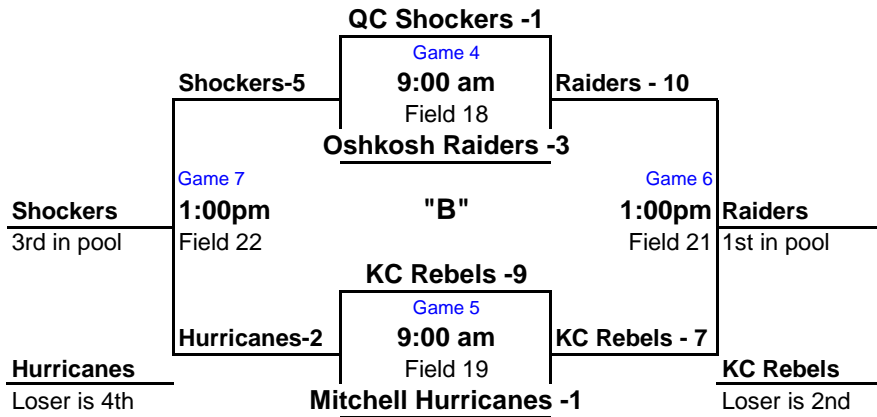

# 14-B Northern National Pool Play

## Thursday

4-team pool - Winners move to the right  
Losers move to the left

Double Elim Brackets to be drawn at the  
conclusion of all Pool Play games on  
Thursday at 7:00pm.

3-team pool below  
Ties broken by: Won / Loss record then:  
- Head to Head games  
- Fewest runs allowed  
- Most runs scored  
- Coin toss

"A"

**Phlash -8 vs KC Fire -7** 11:00am  
Field 18

1. Phlash
2. KC Fire
3. Brandon Valley

**Phlash-11 vs Brandon Valley Scream -8** 1:00pm  
Field 18

**Brandon Valley Scream -2 vs KC Fire -7** 3:00pm  
Field 18