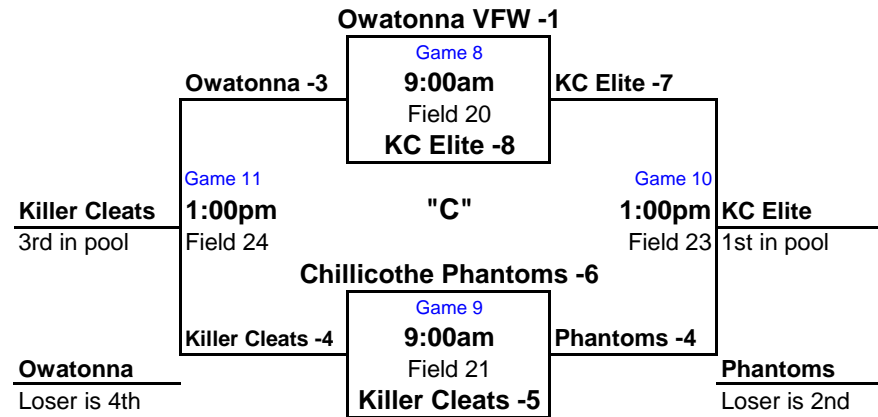

# 14-B Northern National Pool Play

## Thursday

4-team pool - Winners move to the right  
Losers move to the left

Double Elim Brackets to be drawn at the  
conclusion of all Pool Play games on  
Thursday at 7:00pm.

3-team pool below  
Ties broken by: Won / Loss record then:  
- Head to Head games  
- Fewest runs allowed  
- Most runs scored  
- Coin toss

"A"

**Phlash -8 vs KC Fire -7** 11:00am  
Field 18

1. Phlash
2. KC Fire
3. Brandon Valley

**Phlash-11 vs Brandon Valley Scream -8** 1:00pm  
Field 18

**Brandon Valley Scream -2 vs KC Fire -7** 3:00pm  
Field 18