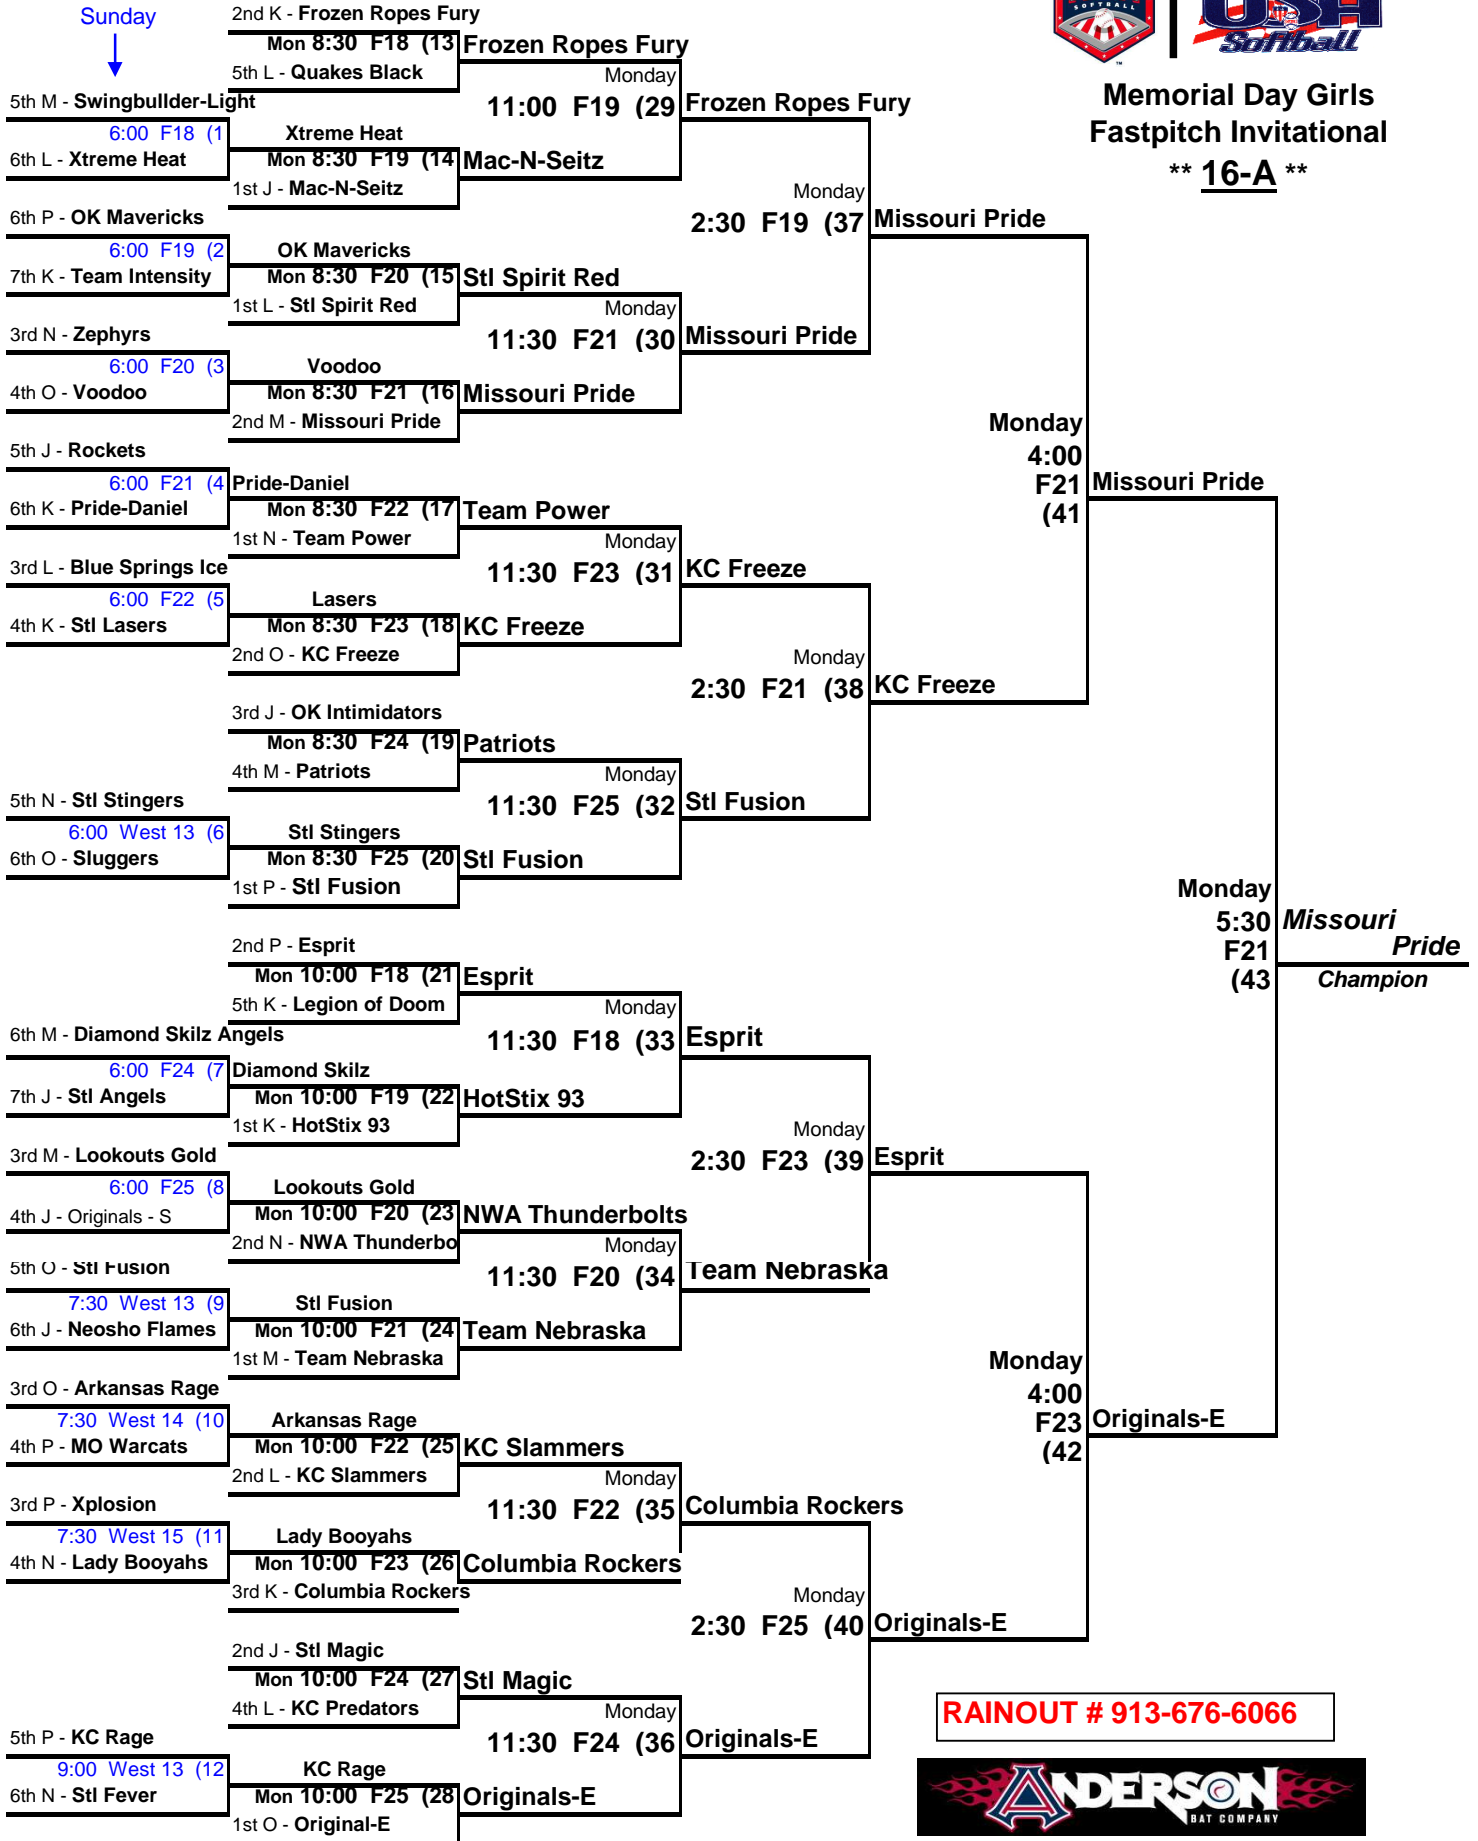

SINGLE ELIMINATION BRACKET

Memorial Day Girls
Fastpitch Invitational
** 16-A **

RAINOUT # 913-676-6066