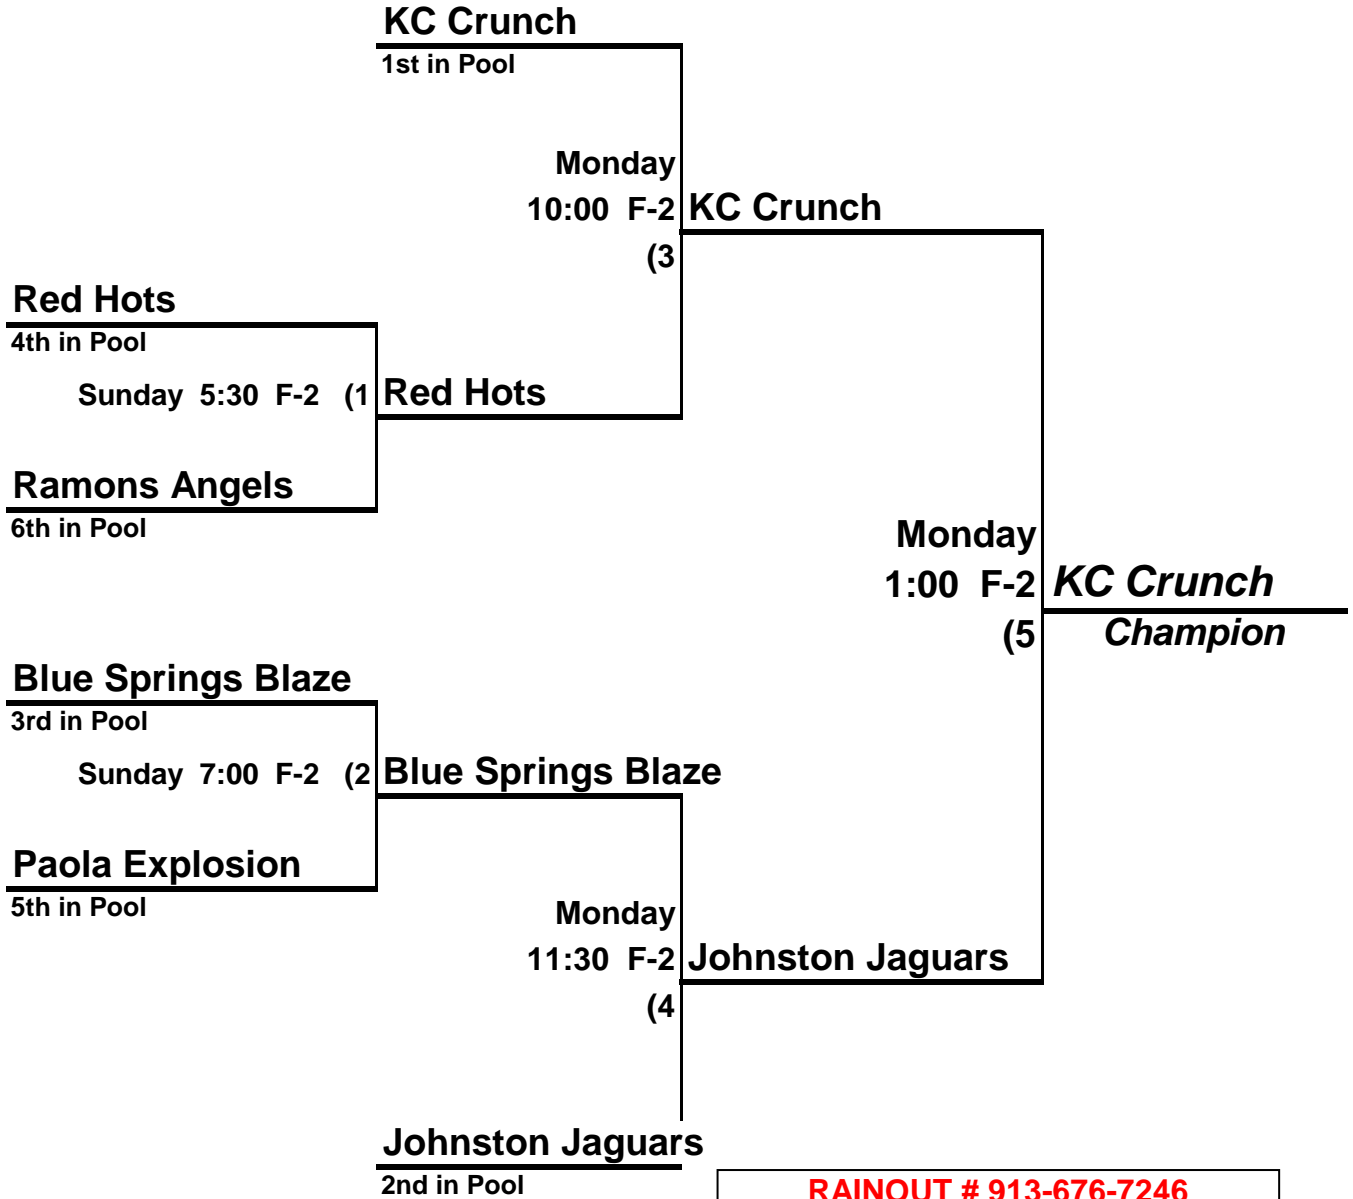

SINGLE ELIMINATION

HIDDEN VALLEY PARK

**MEMORIAL DAY
GIRLS FASTPITCH**

**** 10-B ****

RAINOUT # 913-676-7246