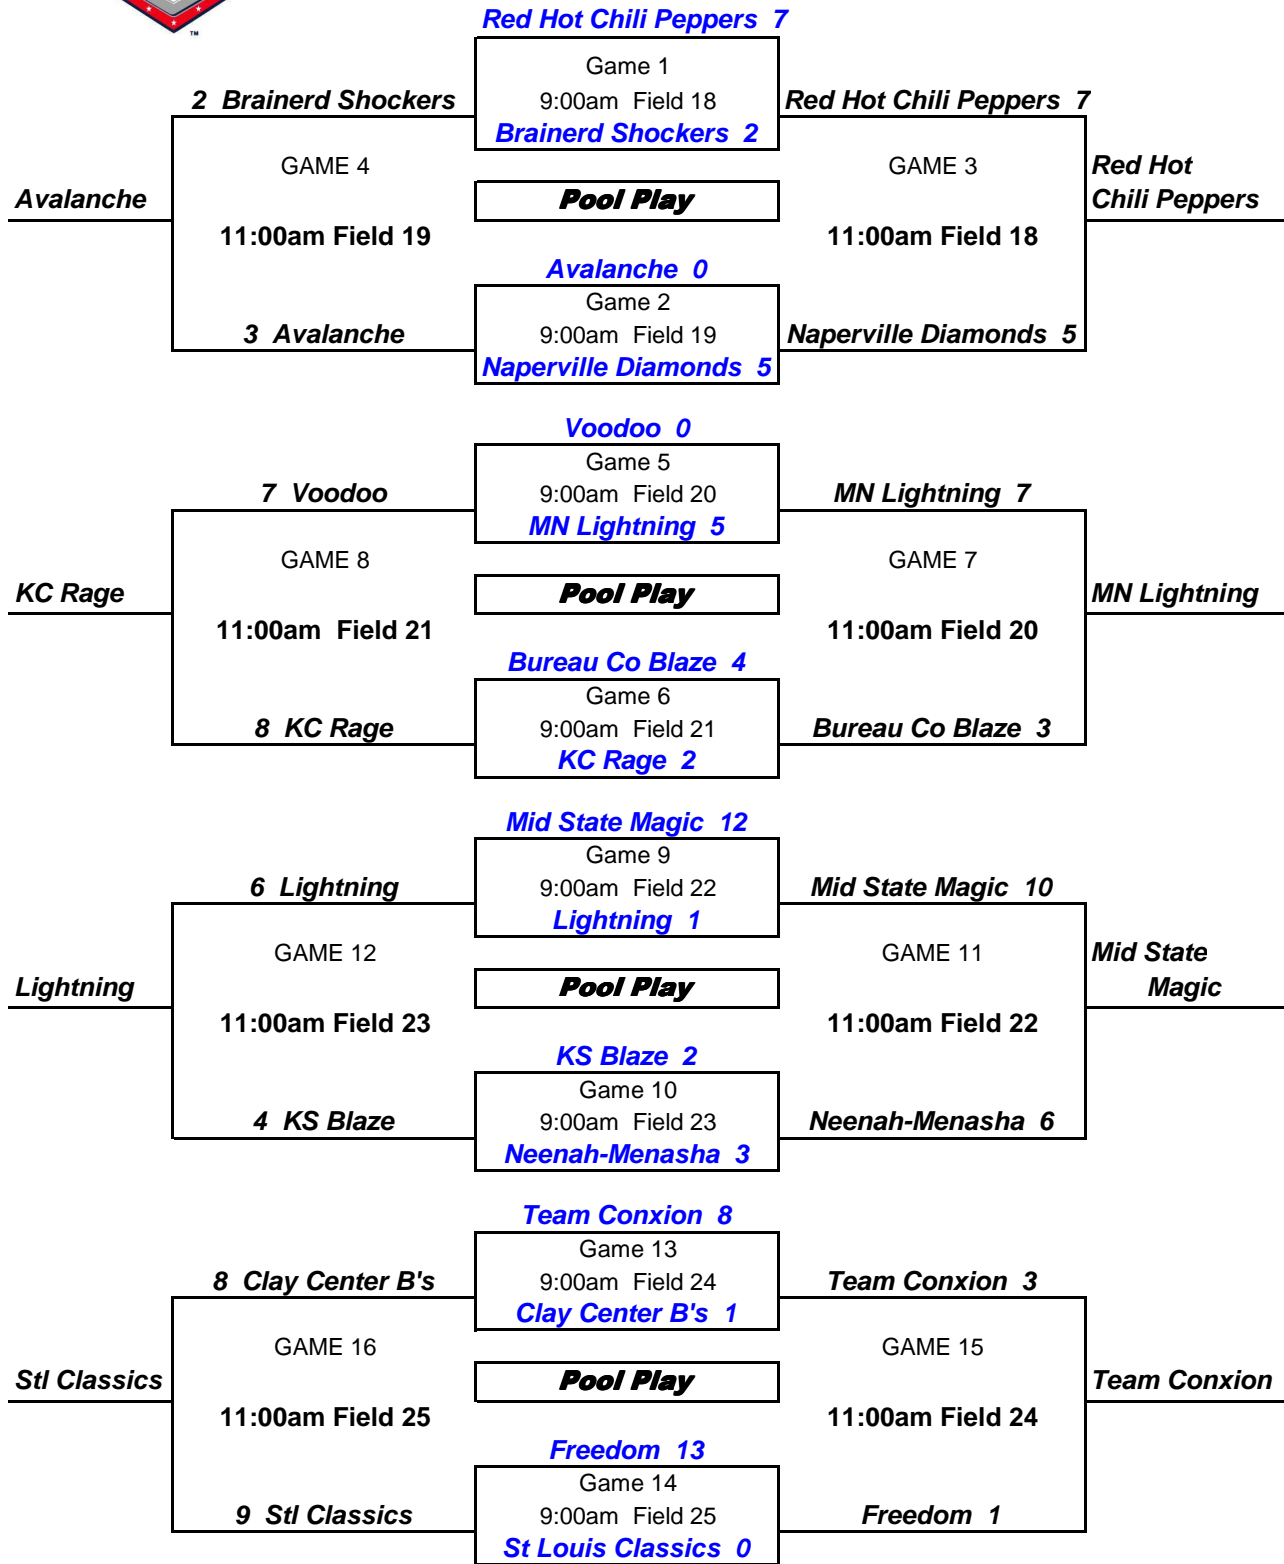

16-B POOL PLAY

ALL POOL GAMES ON THURSDAY

Northern Nationals

Winners move to the right and Losers move to the left on these brackets

CONTINUED ON NEXT PAGE

****16-B** POOL PLAY**

ALL POOL GAMES ON THURSDAY

THREE TEAM POOLS

TEAMS

| SCORE | Pool Play |
|-------|-----------|
| 7 - 2 | Game 17 |
| 6 - 1 | Game 18 |
| 6 - 5 | Game 19 |

Kimberly Cardinals vs Mid Suburban Panthers
Kimberly Cardinals vs Rockets
Rockets vs Mid Suburban Panthers

| Time | Field |
|--------|-------|
| 1:00pm | 18 |
| 3:00pm | 18 |
| 5:00pm | 18 |

TEAMS

| SCORE | Pool Play |
|-------|-----------|
| 6 - 5 | Game 20 |
| 9 - 6 | Game 21 |
| 2 - 1 | Game 22 |

AXA Force vs Blue Valley T-Bones
AXA Force vs Wahoo Rage
Wahoo Rage vs Blue Valley T-Bones

WINNING TEAM IS CIRCLED

| Time | Field |
|--------|-------|
| 1:00pm | 20 |
| 3:00pm | 20 |
| 5:00pm | 20 |

POOL PLAY DIRECTIONS

In the 4-Team Pools:
 If you win, you move to the right on this bracket. Losers move to the left.