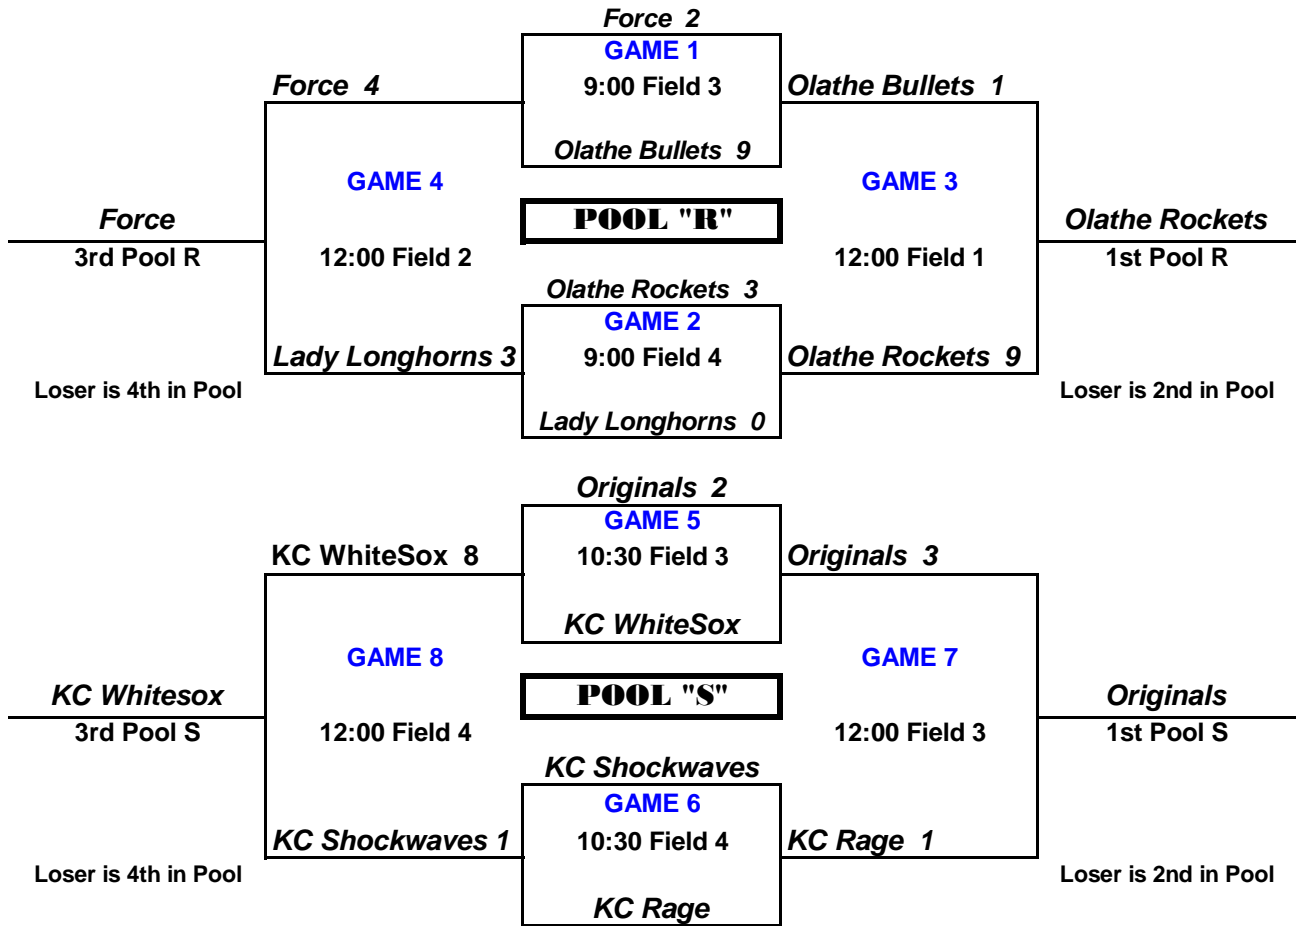

KC Metro Championship
"18-A POOL PLAY"
OGSA
June 23-24, 2007

ALL GAMES ARE AT OGSA

Format is a Round Robin followed by all teams advancing into the Double Elimination.

Pool Play: If you win, you move to the right on this bracket. Losers move to the left.
 The winner of games #3 & #7 are first in their pool. Loser of those games are 2nd.
 The winner of games #4 & #8 are third in their pool. Loser of those games are 4th.

There is a 1 hour 10 minute time limit on all pool play games.
 Double Elim games will have a 1 hour 15 min. time limit.

RAINOUT # 913-599-9917