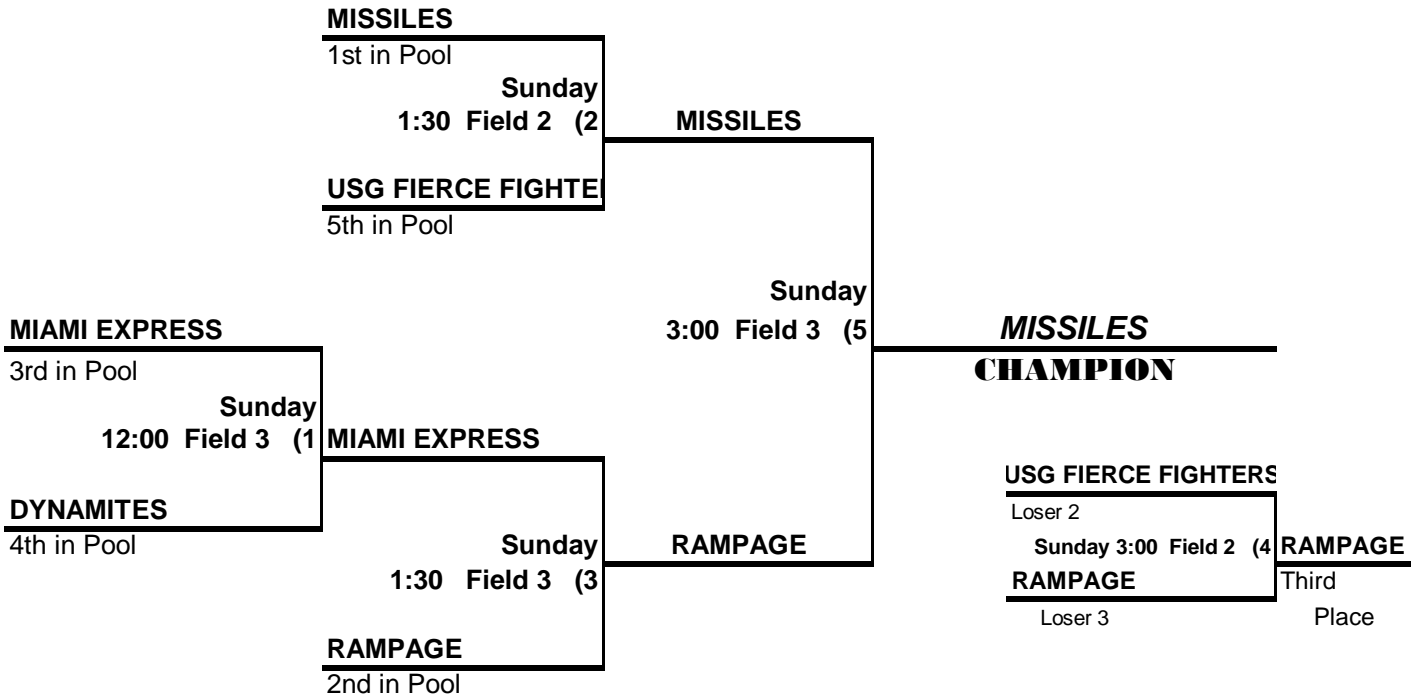

KC METRO CHAMPIONSHIP

June 23-24, 2007

Olathe Girls Complex

** 12-B Pool Play **

Pool Play

Game Times & Field Locations

1	Miami Express	10:30 F7	1:30 F7	3:00 F5	6:00 F7 (Saturday)
2	Missiles	10:30 F7	3:00 F7	4:30 F7	Sunday 9:00 F1
3	Rampage	1:30 F5	3:00 F5	7:30 F7	Sunday 9:00 F1
4	USG Fierce Fighters	1:30 F5	4:30 F7	6:00 F7	Sunday 9:00 F2
5	Dynamites	1:30 F7	3:00 F7	7:30 F7	Sunday 9:00 F2

Pool Play Results		Game 1	Game 2	Game 3	Game 4	Record	Finished
1	Miami Express	L 0-2	W 15-1	L 3-4	W 7-1	2-2	3rd
2	Missiles	W 2-0	W 10-1	W 10-0	W 2-1	4-0	1ST
3	Rampage	W 19-2	W 4-3	W 8-1	L 1-2	3-1	2ND
4	USG Fierce Fighters	L 2-19	L 0-10	L 1-7	L 3-7	0-4	5TH
5	Dynamites	L 1-15	L 1-10	L 1-8	W 7-3	1-3	4TH

Seeding for the Single Elimination will be determined by overall record.

Ties within each pool will be broken by:

- 1) Head to Head Competition
- 2) Fewest runs allowed
- 3) Coin Toss

1 hour 10 min. time limit on Pool games

1 hour 15 min. time limit on Single Elim Games

Rainout # 913-599-9917

** 12B - Single Elimination Bracket **

All teams may advance to the ASA Northern Nationals

All Teams may advance to the ASA Regionals