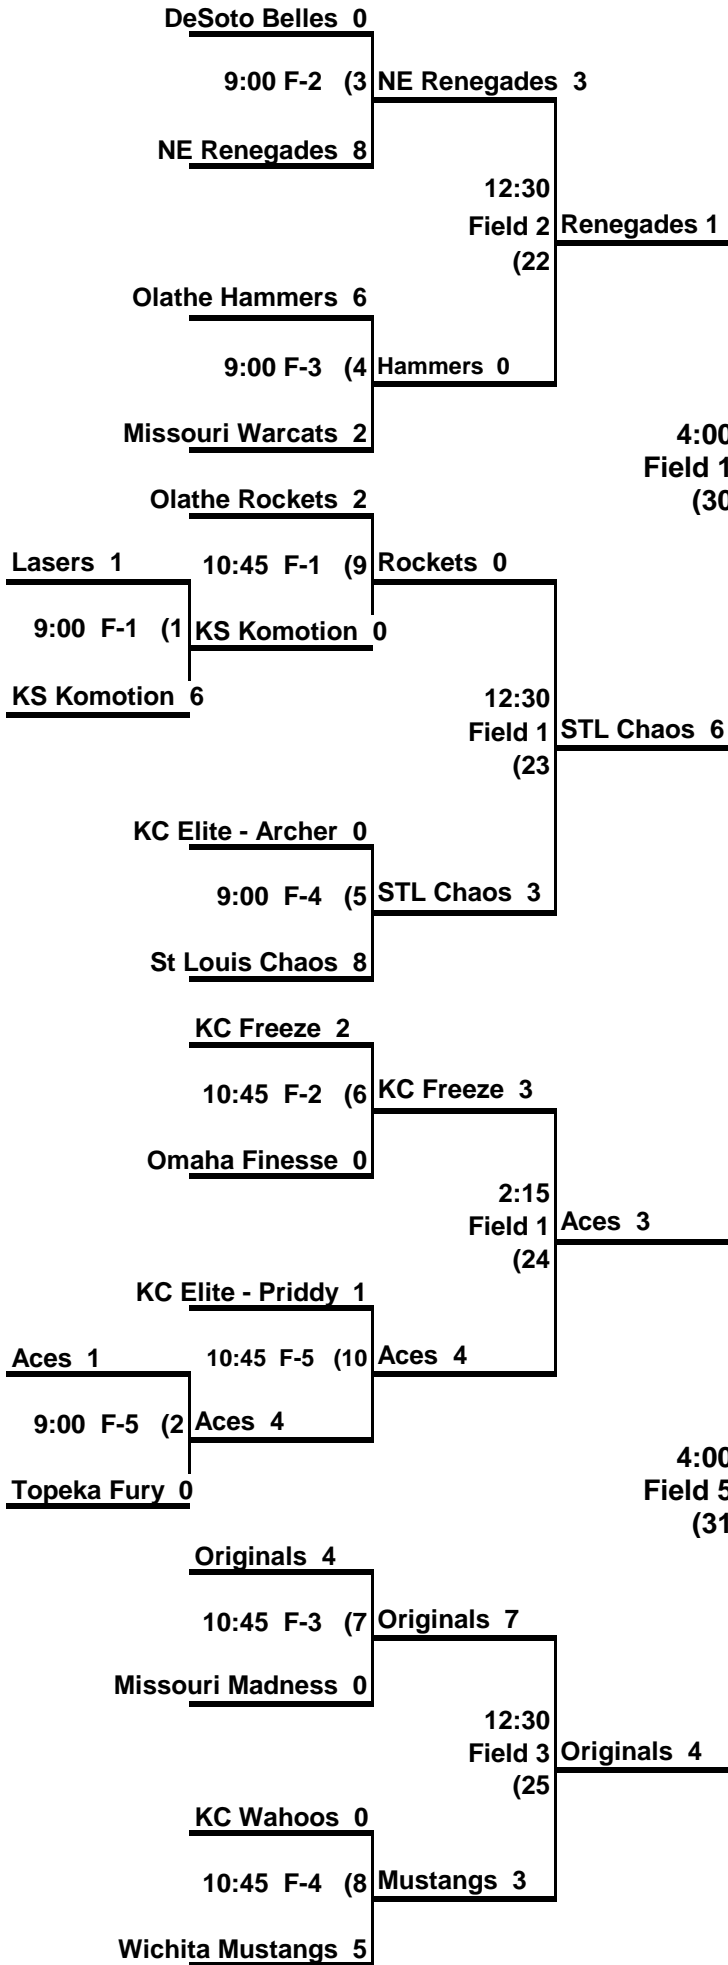

WINNERS BRACKET

16A National / Hall of Fame Qualifier LONE ELM COMPLEX June 9-10 Olathe, KS

- Associations & Teams:**
- Kansas - Wichita Mustangs
 - Kansas - Topeka Fury
 - Kansas - KS Komotion
 - Missouri - Missouri Warcats
 - Missouri - Missouri Madness
 - Nebraska - Renegades
 - Nebraska - Omaha Finesse
 - St Louis Metro - Stl Chaos
 - KC Metro - Olathe Rockets
 - KC Metro - Olathe Hammers
 - KC Metro - DeSoto Belles
 - KC Metro - KC Elite - Priddy
 - KC Metro - KC Freeze
 - KC Metro - Aces
 - KC Metro - Originals
 - KC Metro - KC Wahoos
 - KC Metro - Lasers
 - KC Metro - KC Elite - Archer

SEE 2ND PAGE FOR LOSER'S BRACKET

RAINOUT NUMBER 913-599-9917