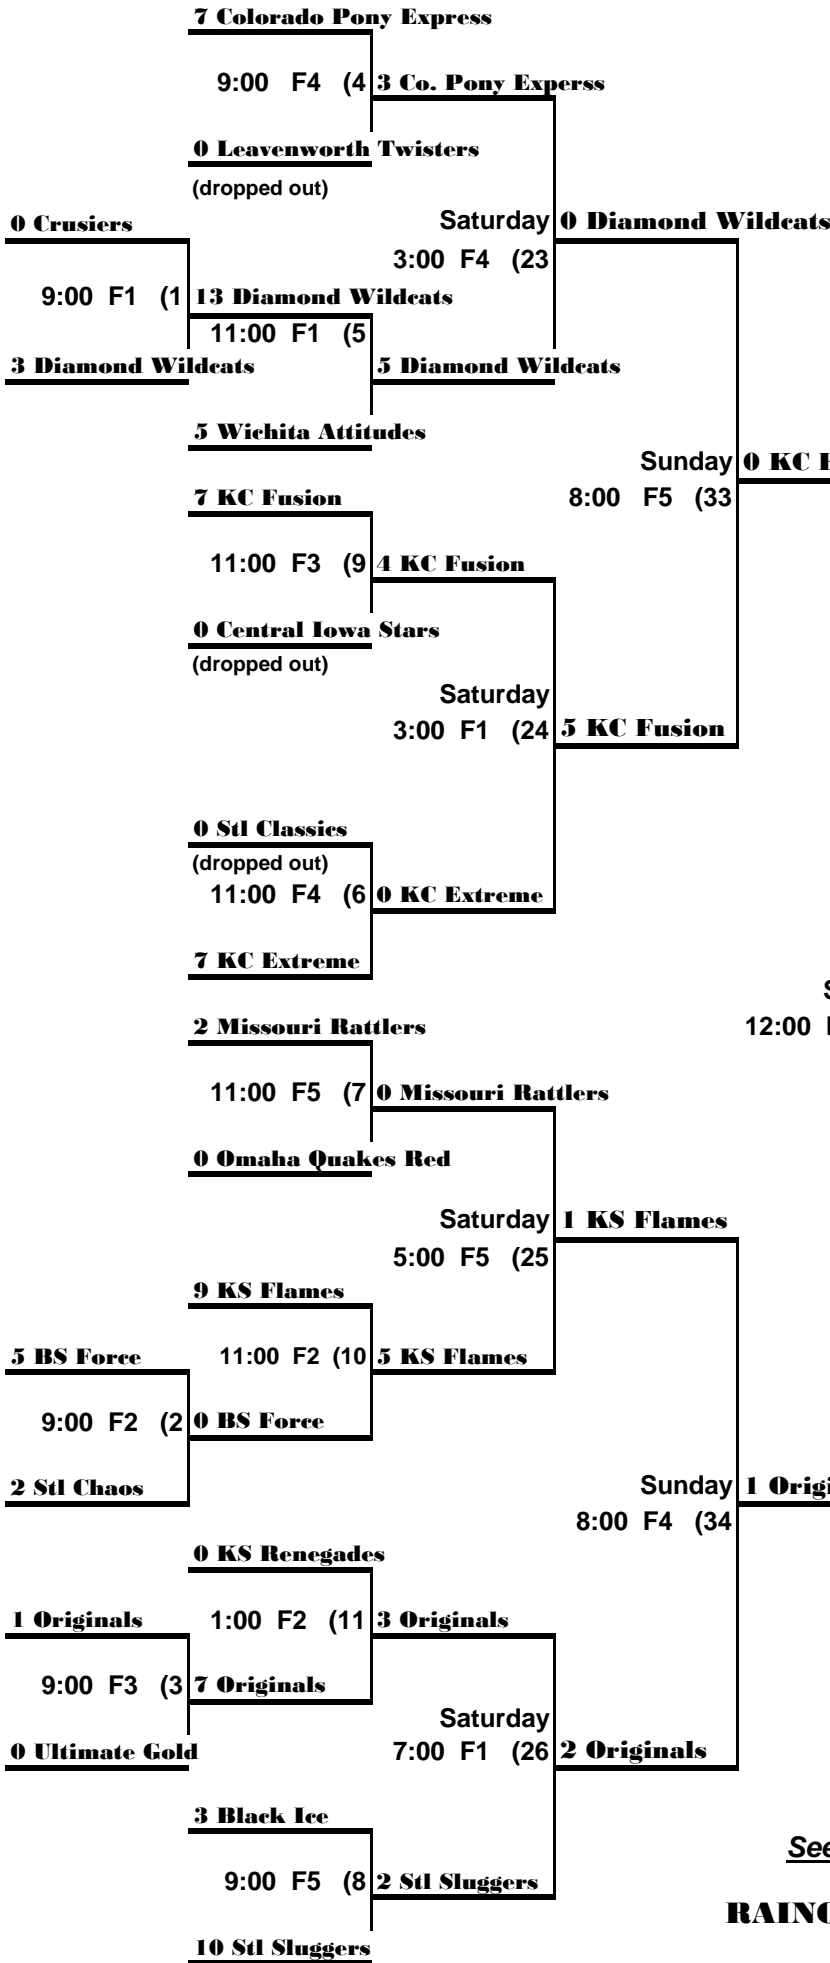

# WINNERS BRACKET

## 18A GIRLS FASTPITCH NATIONAL QUALIFIER June 10-11, 2006 Lone Elm Complex

See 2nd Page for Loser's Bracket

**RAINOUT NUMBER: 913-599-9917**