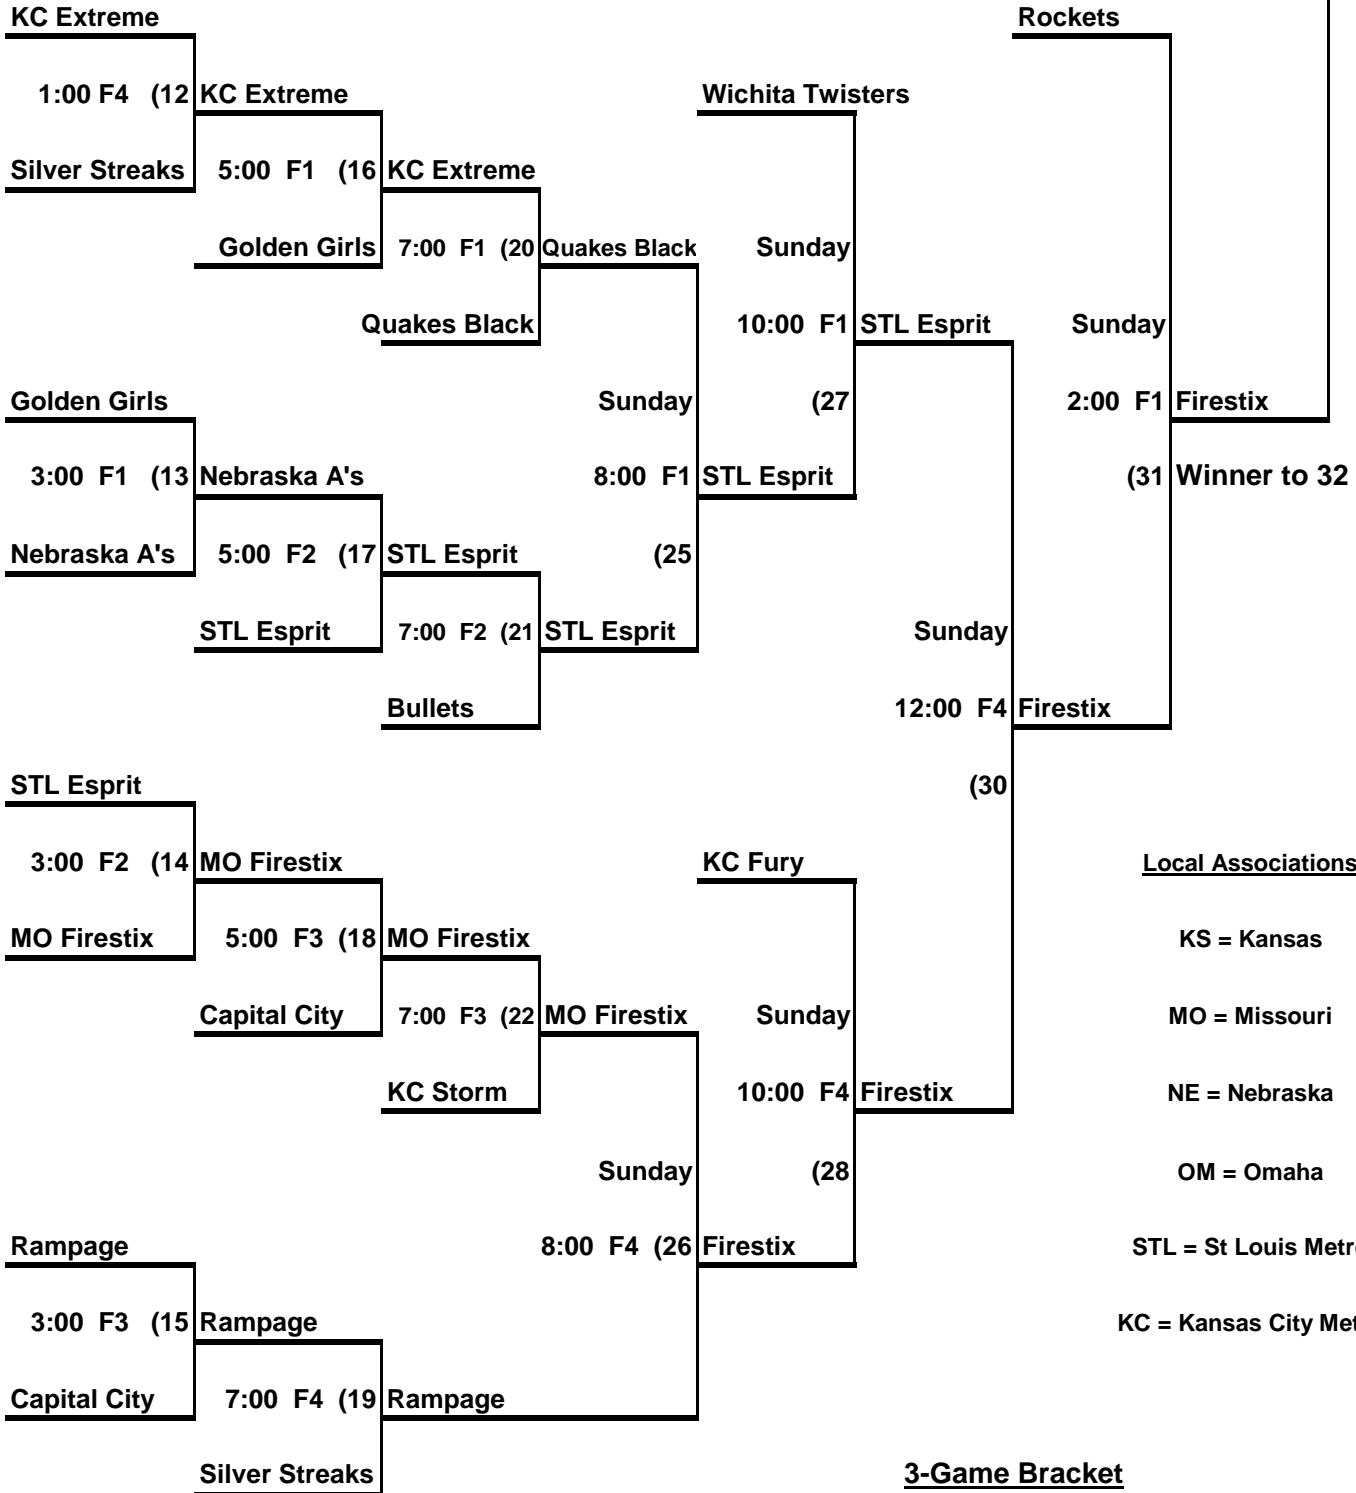

LOSER'S BRACKET

"16A" A.S.A. REGIONAL

3-Game Bracket

Review Carefully - NO team is eliminated until after a 3rd loss.