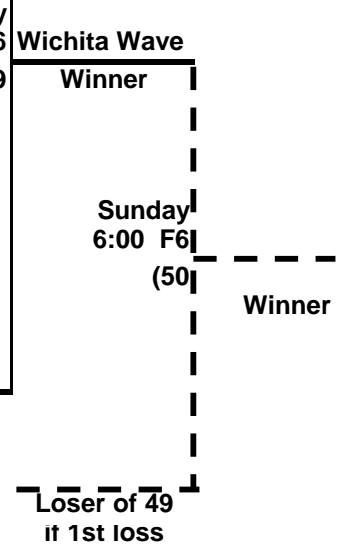

**WINNER'S BRACKET**

**"12B" A.S.A. REGIONAL**  
**July 9-10, 2005**  
**Hidden Valley Softball Complex**  
**Blue Springs, MO**

Local Associations  
Participating  
 Iowa = IA  
 Kansas = KS  
 Kansas City Metro = KC  
 Nebraska = NE  
 Omaha = OM  
 No teams from St Louis  
 or State of Missouri

*See 2nd Page for Loser's Bracket*

RAINOUT NUMBER: 913-599-9917