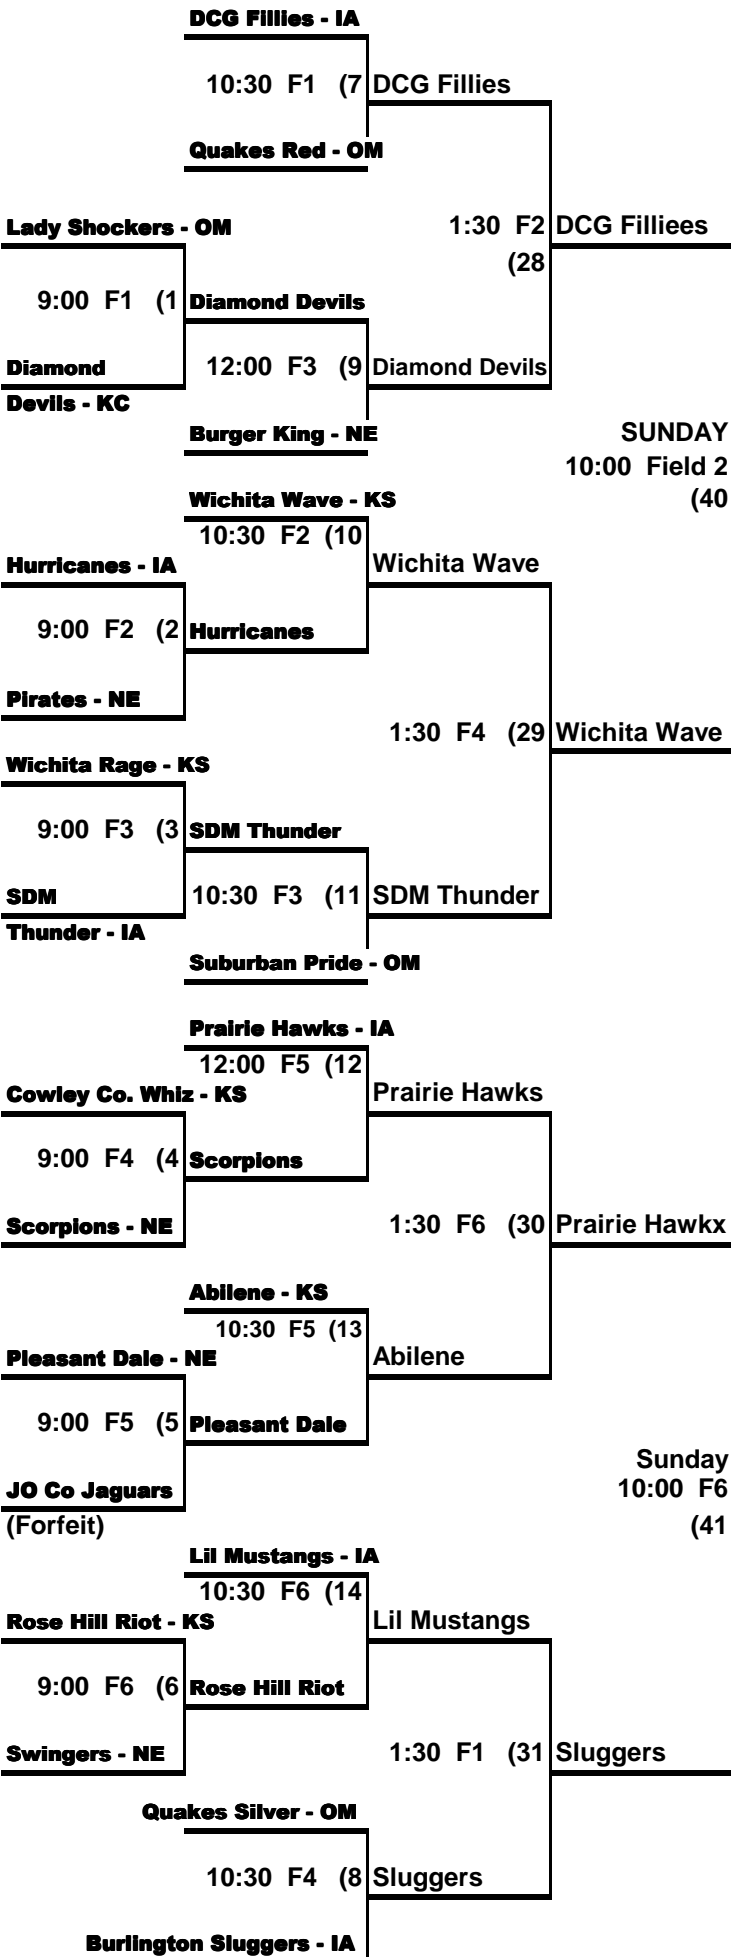

**WINNER'S BRACKET**

**"12B" A.S.A. REGIONAL**  
**July 9-10, 2005**  
**Hidden Valley Softball Complex**  
**Blue Springs, MO**

Local Associations  
Participating  
 Iowa = IA  
 Kansas = KS  
 Kansas City Metro = KC  
 Nebraska = NE  
 Omaha = OM  
 No teams from St Louis  
 or State of Missouri

*See 2nd Page for Loser's Bracket*

RAINOUT NUMBER: 913-599-9917