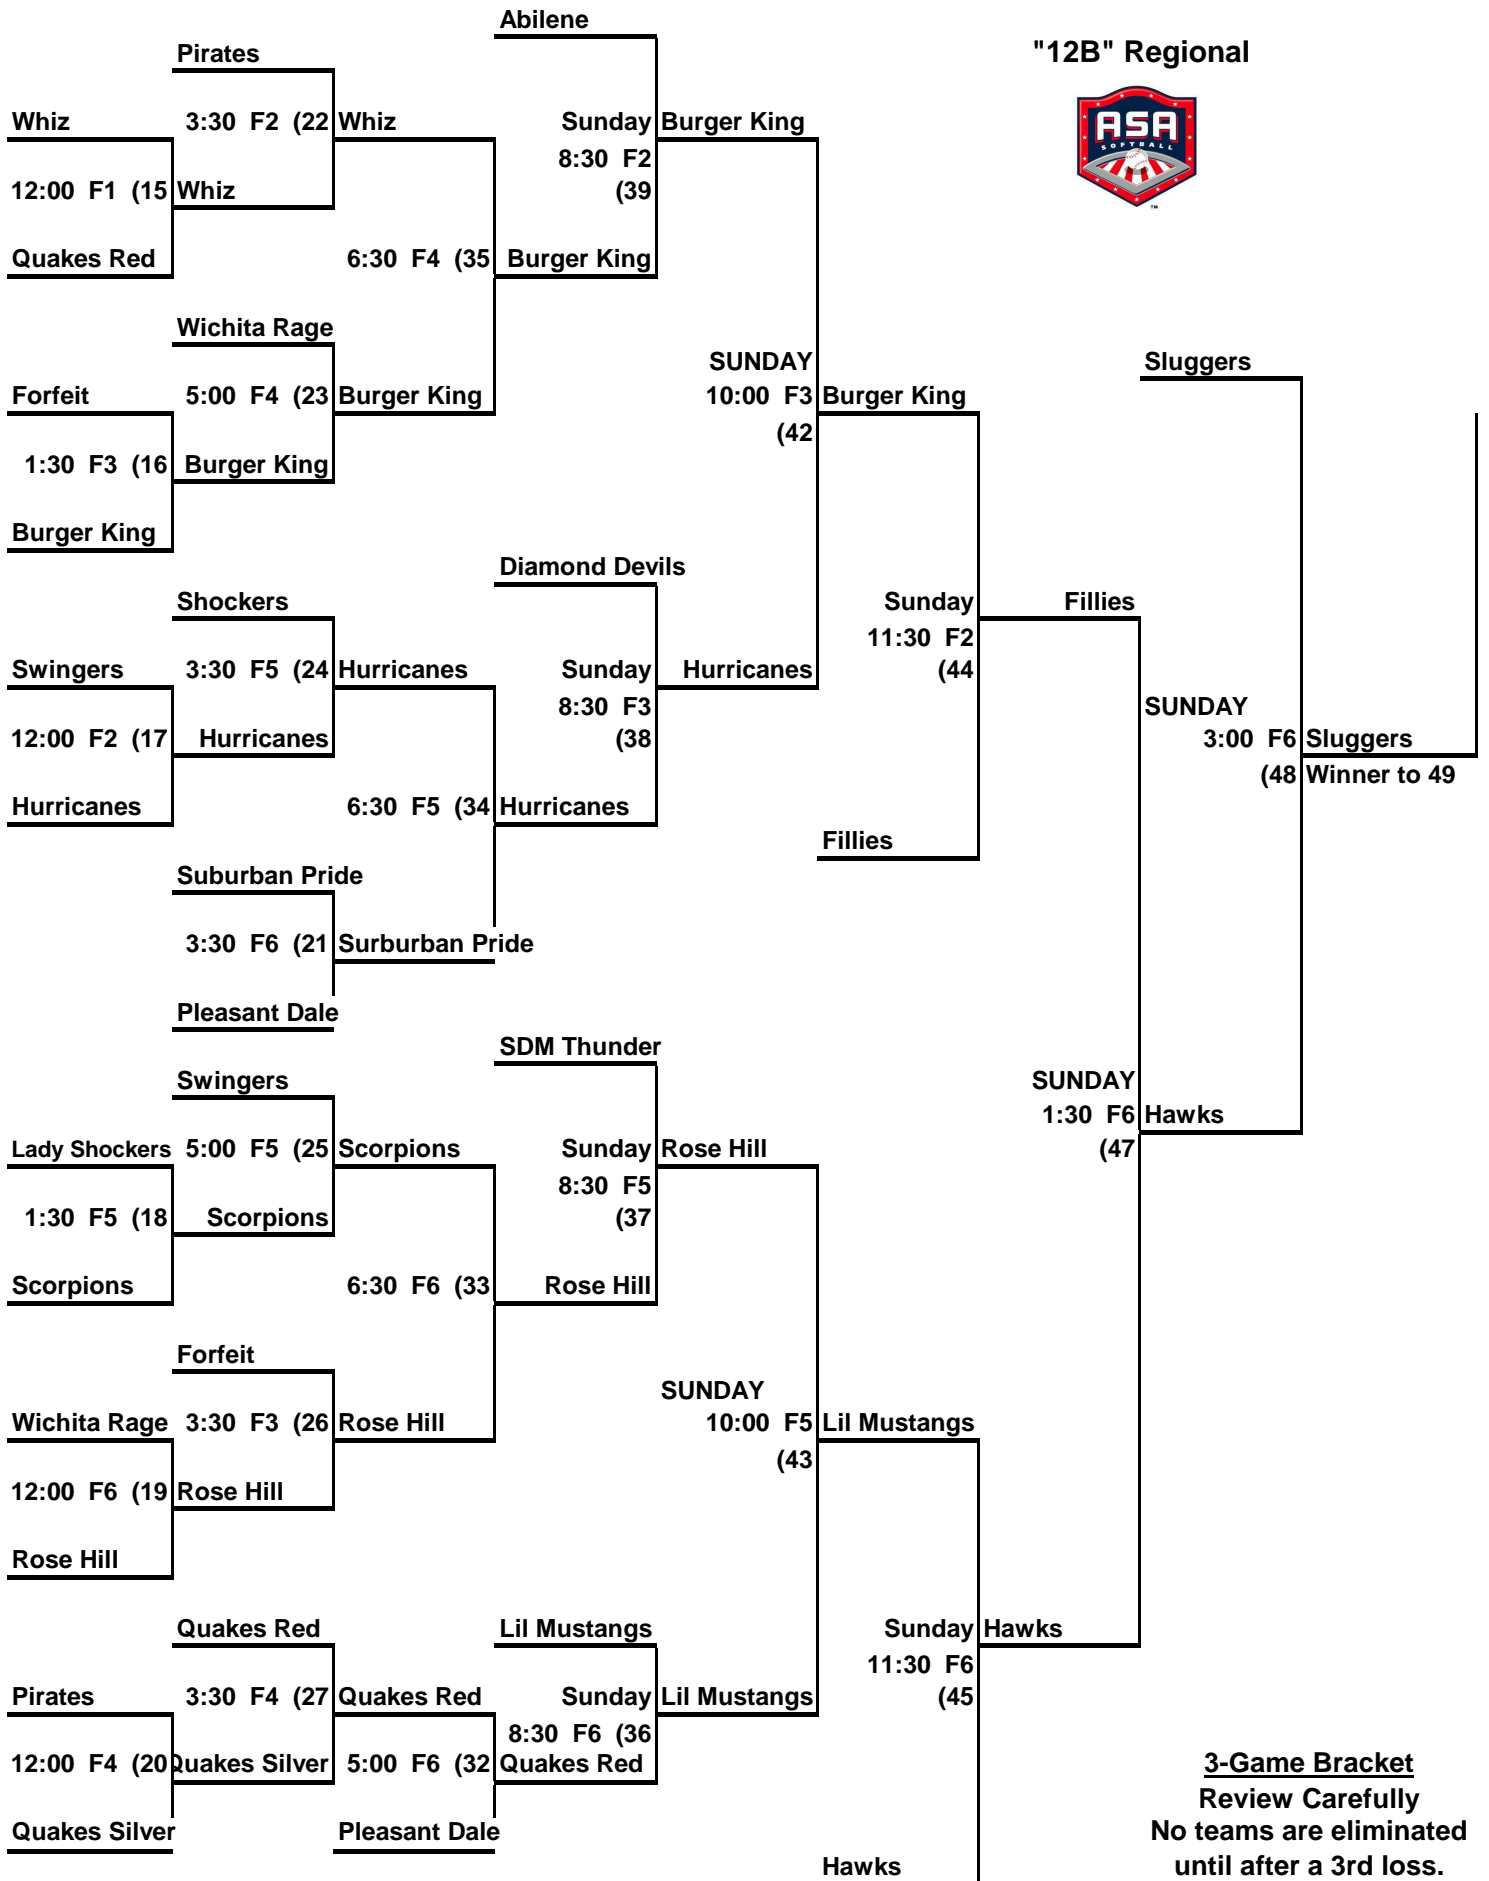

LOSER'S BRACKET

"12B" Regional

3-Game Bracket
 Review Carefully
 No teams are eliminated
 until after a 3rd loss.