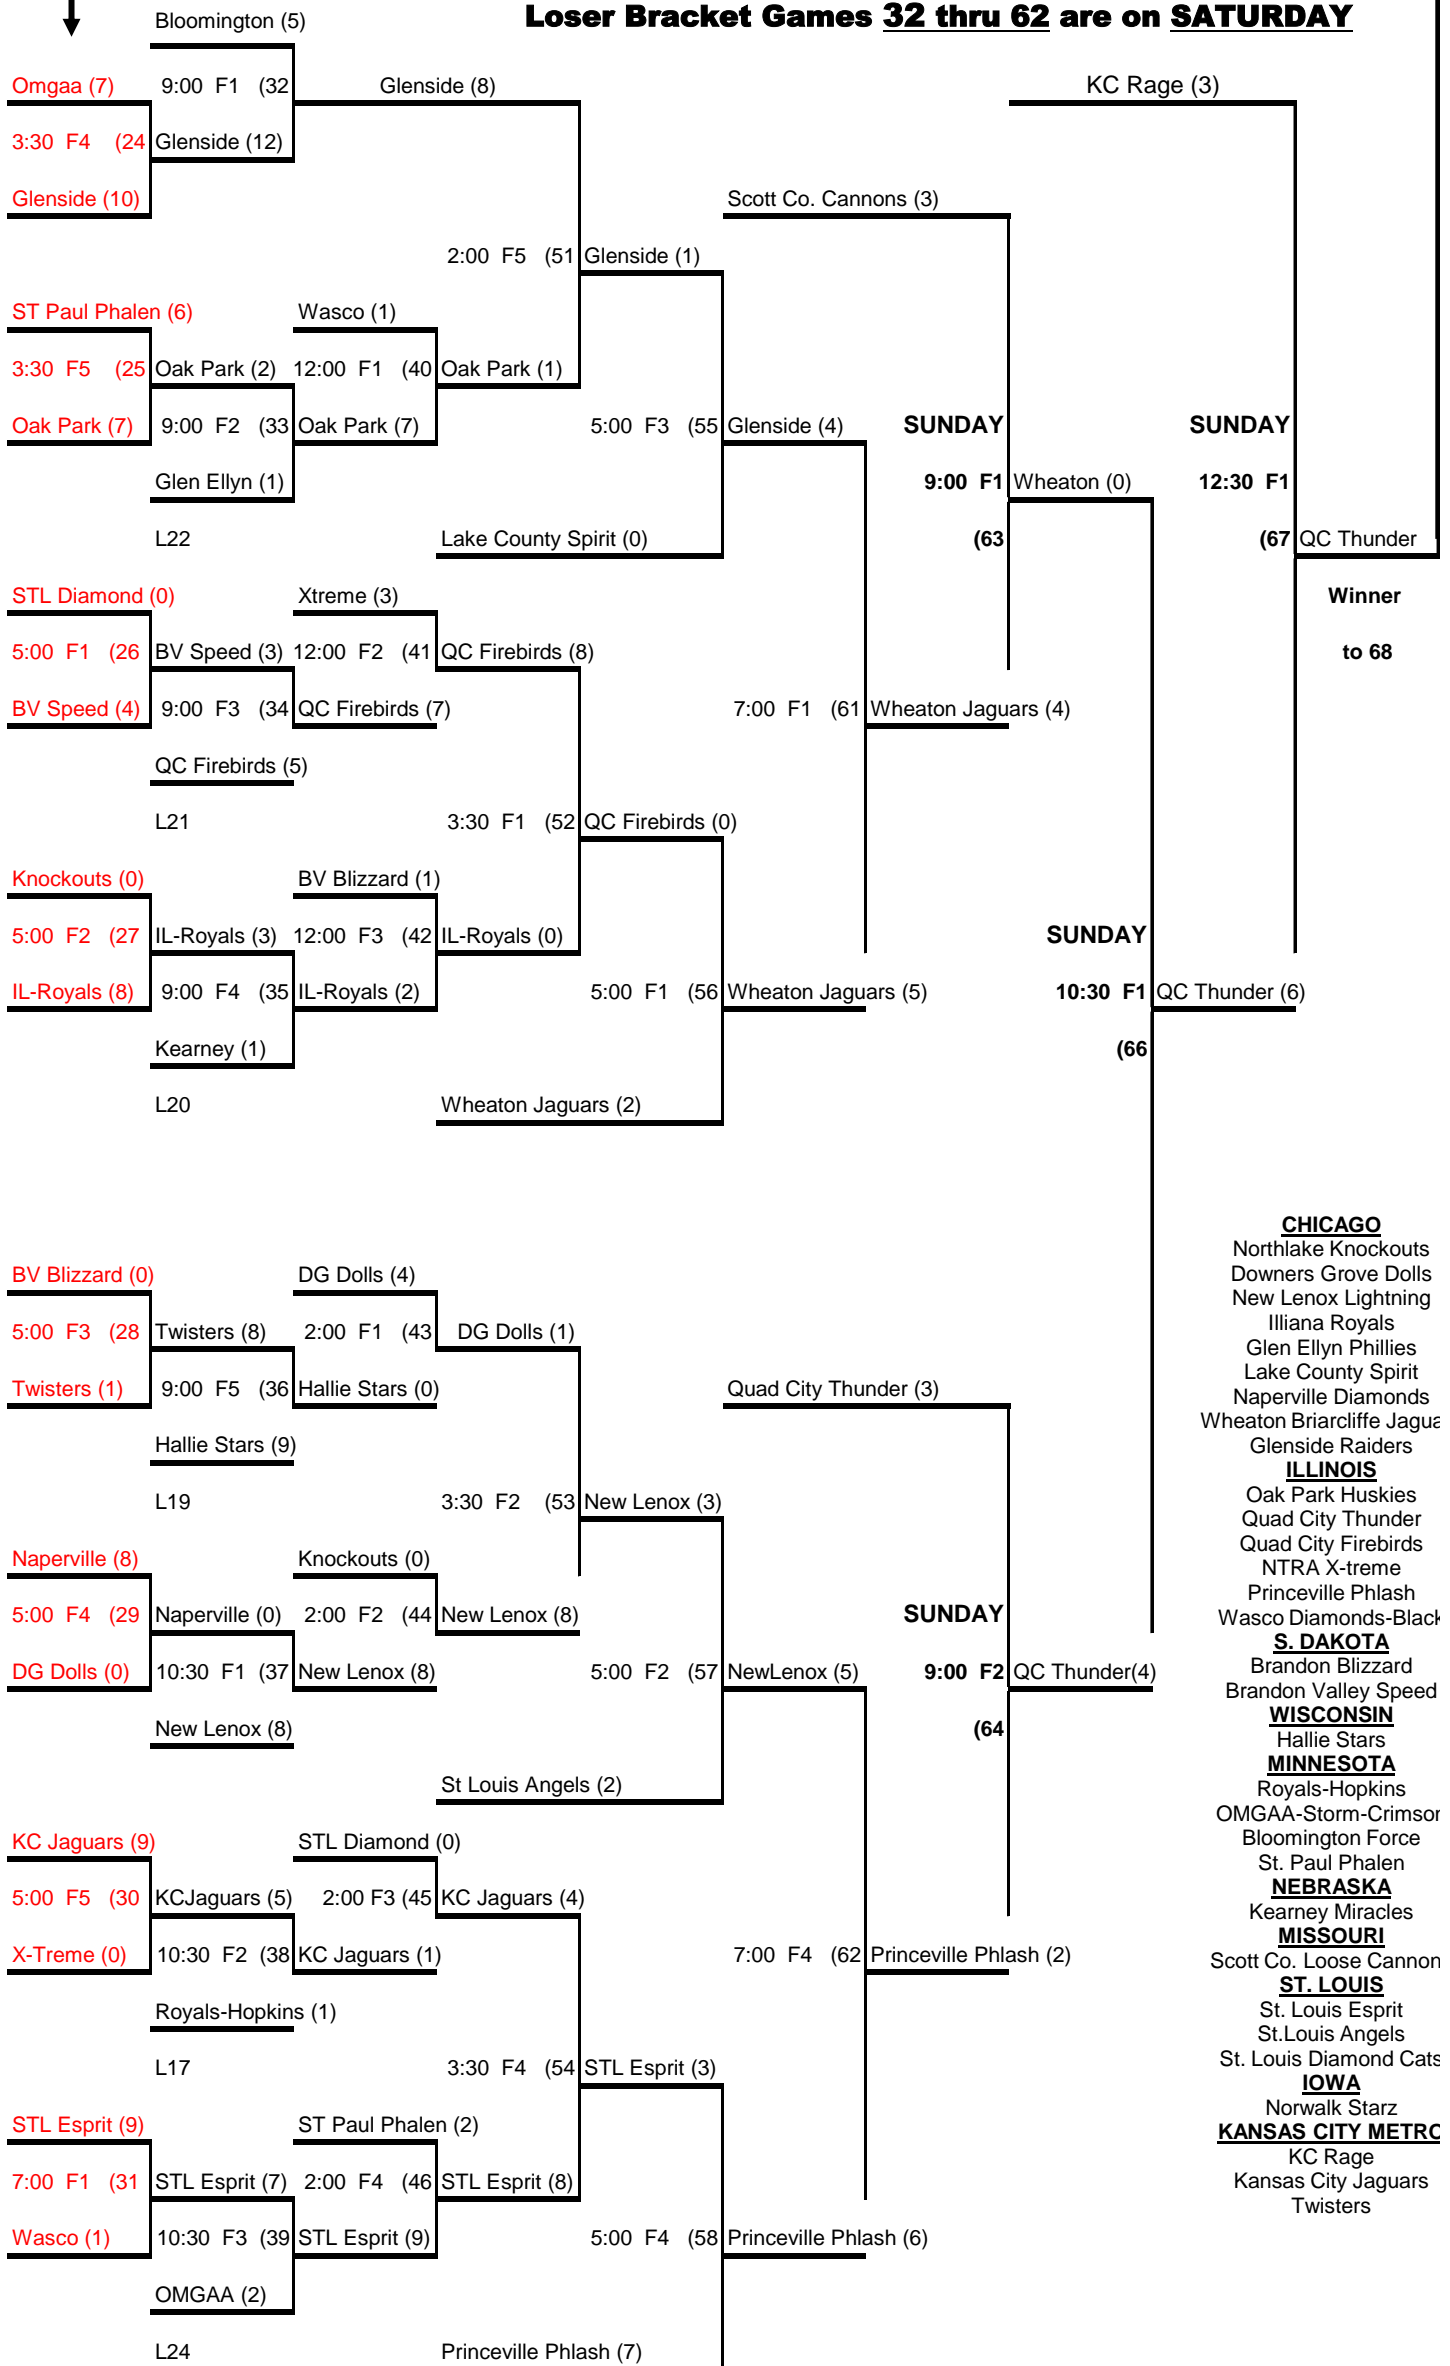

FRIDAY

Loser Bracket Games 24 thru 31 are on FRIDAY
Loser Bracket Games 32 thru 62 are on SATURDAY

- CHICAGO**
- Northlake Knockouts
- Downers Grove Dolls
- New Lenox Lightning
- Illiana Royals
- Glen Ellyn Phillies
- Lake County Spirit
- Naperville Diamonds
- Wheaton Briarcliffe Jagu
- Glenside Raiders
- ILLINOIS**
- Oak Park Huskies
- Quad City Thunder
- Quad City Firebirds
- NTRA X-treme
- Princeville Phlash
- Wasco Diamonds-Black
- S. DAKOTA**
- Brandon Blizzard
- Brandon Valley Speed
- WISCONSIN**
- Hallie Stars
- MINNESOTA**
- Royals-Hopkins
- OMGAA-Storm-Crimson
- Bloomington Force
- St. Paul Phalen
- NEBRASKA**
- Kearney Miracles
- MISSOURI**
- Scott Co. Loose Cannon
- ST. LOUIS**
- St. Louis Esprit
- St. Louis Angels
- St. Louis Diamond Cats
- IOWA**
- Norwalk Starz
- KANSAS CITY METRC**
- KC Rage
- Kansas City Jaguars
- Twisters