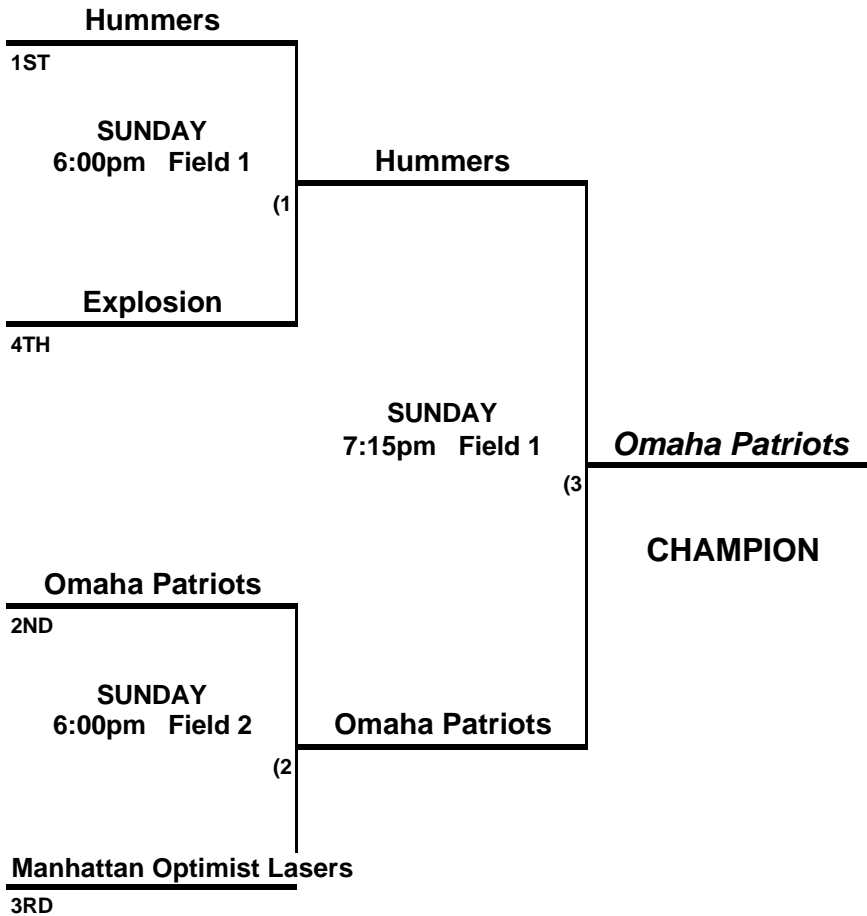

Memorial Day - Easton Sports Fastpitch Invitational Olathe Girls Softball Complex

18-B SINGLE ELIMINATION

Third Place Game