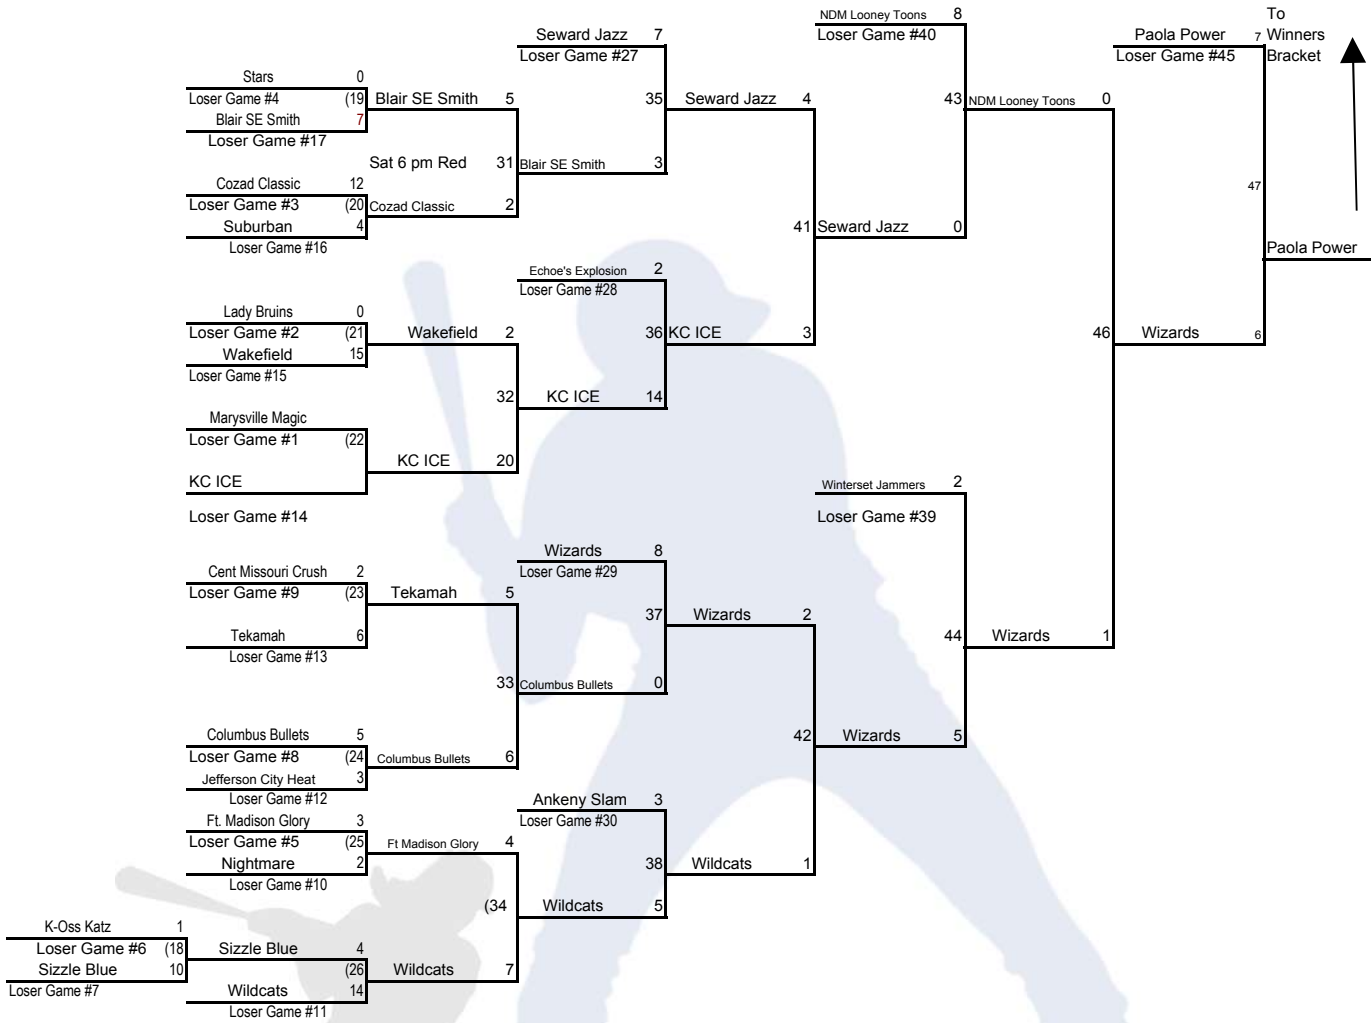

Winner's Bracket

Girl's Fast Pitch 12U Class B

Regional

Burlington, IA
July 11-13, 2003

From Losers
Bracket

Losers Bracket

Order of Finish

Girl's Fast Pitch 12U Class B
Regional

Burlington, Iowa
July 11-13, 2003

Order of Finish	Order of Finish	Team Name	Win/Loss
1	1 st	ADM Softball, IA	6-0
2	2 nd	Paola Power, KS	4-2
3	3 rd	Wizards, KS	5-2
4	4 th	N Des Moines Looney Toons, IA	4-2
5	5 th	Winterset Jammers, IA	3-2
6	5 th	Seward Jazz, NE	3-2
7	7 th	Wildcats, KS	4-2
8	7 th	KC ICE, KC	3-2
9	9 th	Ankeney Slam, IA	1-2
10	9 th	Echoe's Explosion, Oma	1-2
11	9 th	Blair SE Smith, NE	2-2
12	9 th	Columbus Bullets, NE	2-2
13	13 th	Tekamah, NE	2-2
14	13 th	Wakefield, NE	2-2
15	13 th	Cozad Classic, NE	1-2
16	13 th	Ft. Madison Glory, IA	1-2
17	17 th	Suburban Pride, Oma	0-2
18	17 th	Jefferson City Heat, MO	0-2
19	17 th	Central Missouri Crush, MO	0-2
20	17 th	Nightmare, IA	0-2
21	17 th	Marysville Magic 12's, MO	0-2
22	17 th	Sizzle Blue, Oma	0-2
23	17 th	Lady Bruins, Oma	0-2
24	17 th	K-Oss Katz, MO	0-2
25	25 th	Stars, KS	No Show
26	25 th		
27	25 th		
28	25 th		
29	25 th		
30	25 th		
31	25 th		
32	25 th		
33	33 rd		
34	33 rd		
35	33 rd		
36	33 rd		
37	33 rd		
38	33 rd		
39	33 rd		