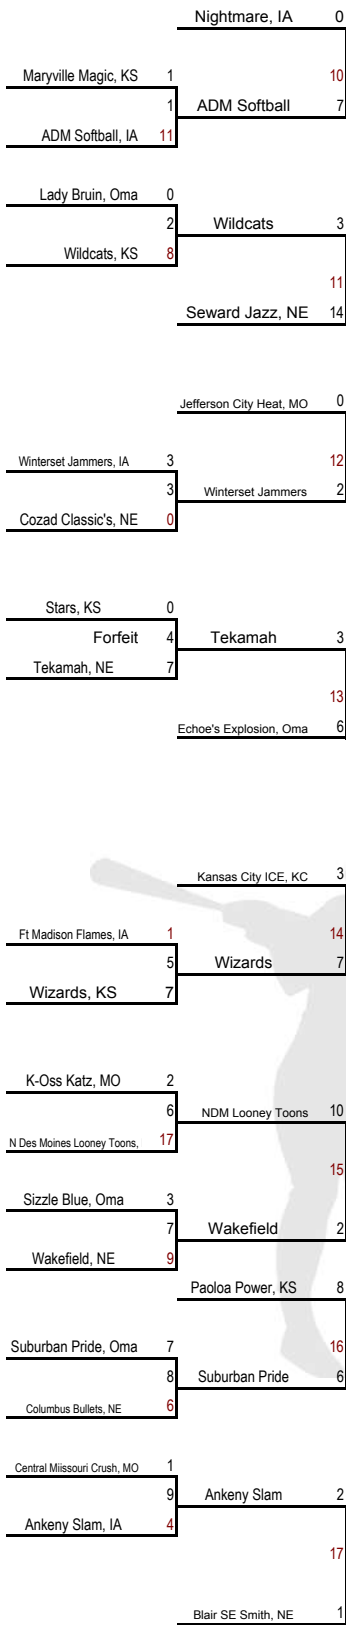

Winner's Bracket

Girl's Fast Pitch 12U Class B

Regional

Burlington, IA
July 11-13, 2003

From Losers
Bracket

Losers Bracket

Order of Finish

Girl's Fast Pitch 12U Class B
Regional

Burlington, Iowa
July 11-13, 2003

Order of Finish	Order of Finish	Team Name	Win/Loss
1	1 st	ADM Softball, IA	6-0
2	2 nd	Paola Power, KS	4-2
3	3 rd	Wizards, KS	5-2
4	4 th	N Des Moines Looney Toons, IA	4-2
5	5 th	Winterset Jammers, IA	3-2
6	5 th	Seward Jazz, NE	3-2
7	7 th	Wildcats, KS	4-2
8	7 th	KC ICE, KC	3-2
9	9 th	Ankeney Slam, IA	1-2
10	9 th	Echoe's Explosion, Oma	1-2
11	9 th	Blair SE Smith, NE	2-2
12	9 th	Columbus Bullets, NE	2-2
13	13 th	Tekamah, NE	2-2
14	13 th	Wakefield, NE	2-2
15	13 th	Cozad Classic, NE	1-2
16	13 th	Ft. Madison Glory, IA	1-2
17	17 th	Suburban Pride, Oma	0-2
18	17 th	Jefferson City Heat, MO	0-2
19	17 th	Central Missouri Crush, MO	0-2
20	17 th	Nightmare, IA	0-2
21	17 th	Marysville Magic 12's, MO	0-2
22	17 th	Sizzle Blue, Oma	0-2
23	17 th	Lady Bruins, Oma	0-2
24	17 th	K-Oss Katz, MO	0-2
25	25 th	Stars, KS	No Show
26	25 th		
27	25 th		
28	25 th		
29	25 th		
30	25 th		
31	25 th		
32	25 th		
33	33 rd		
34	33 rd		
35	33 rd		
36	33 rd		
37	33 rd		
38	33 rd		
39	33 rd		