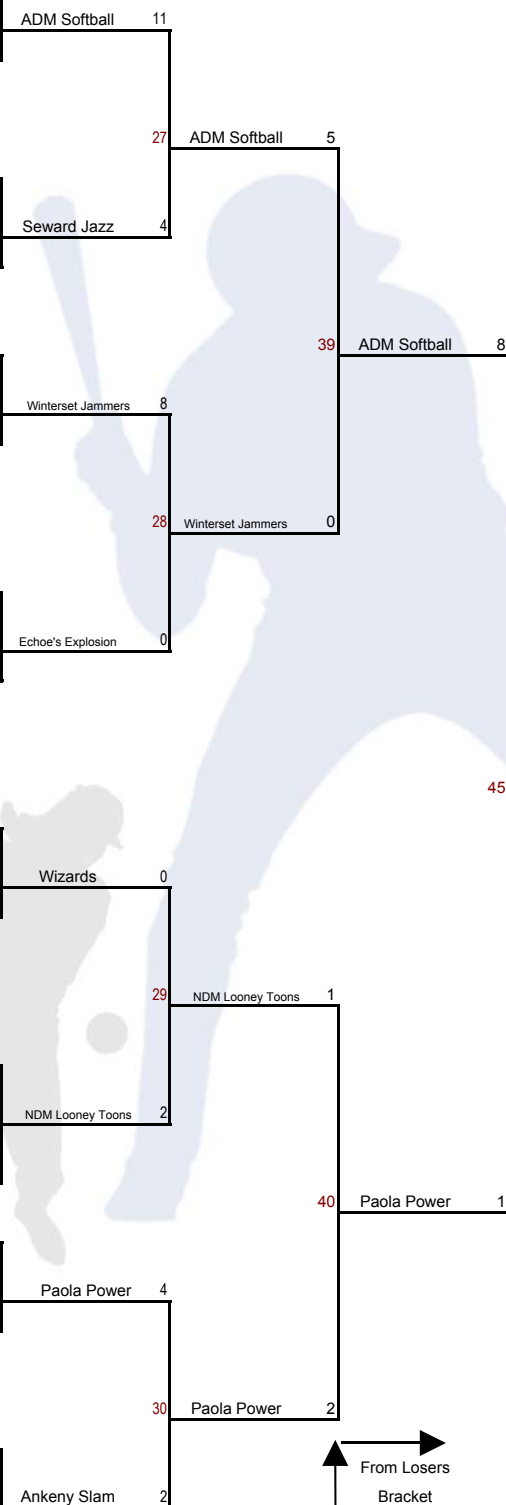

Winner's Bracket

Girl's Fast Pitch 12U Class B

Regional

Burlington, IA
July 11-13, 2003

From Losers
Bracket

Losers Bracket

Order of Finish

Girl's Fast Pitch 12U Class B
Regional

Burlington, Iowa
July 11-13, 2003

Order of Finish	Order of Finish	Team Name	Win/Loss
1	1 st	ADM Softball, IA	6-0
2	2 nd	Paola Power, KS	4-2
3	3 rd	Wizards, KS	5-2
4	4 th	N Des Moines Looney Toons, IA	4-2
5	5 th	Winterset Jammers, IA	3-2
6	5 th	Seward Jazz, NE	3-2
7	7 th	Wildcats, KS	4-2
8	7 th	KC ICE, KC	3-2
9	9 th	Ankeney Slam, IA	1-2
10	9 th	Echoe's Explosion, Oma	1-2
11	9 th	Blair SE Smith, NE	2-2
12	9 th	Columbus Bullets, NE	2-2
13	13 th	Tekamah, NE	2-2
14	13 th	Wakefield, NE	2-2
15	13 th	Cozad Classic, NE	1-2
16	13 th	Ft. Madison Glory, IA	1-2
17	17 th	Suburban Pride, Oma	0-2
18	17 th	Jefferson City Heat, MO	0-2
19	17 th	Central Missouri Crush, MO	0-2
20	17 th	Nightmare, IA	0-2
21	17 th	Marysville Magic 12's, MO	0-2
22	17 th	Sizzle Blue, Oma	0-2
23	17 th	Lady Bruins, Oma	0-2
24	17 th	K-Oss Katz, MO	0-2
25	25 th	Stars, KS	No Show
26	25 th		
27	25 th		
28	25 th		
29	25 th		
30	25 th		
31	25 th		
32	25 th		
33	33 rd		
34	33 rd		
35	33 rd		
36	33 rd		
37	33 rd		
38	33 rd		
39	33 rd		